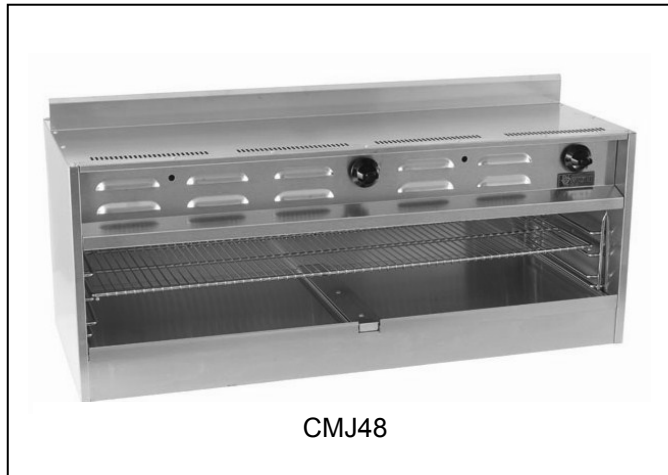

CATALOG OF REPLACEMENT PARTS

CMJ AND VCM SERIES GAS CHEESEMELTERS

MODEL

CMJ24 *ML-135124*

CMJ34 *ML-135123*

CMJ36 *ML-135126*

CMJ48 *ML-135127*

CMJ60 *ML-135128*

CMJ72 *ML-135129*

www.wolfrange.com

CMJ48

MODEL

VCM24 *ML-135124*

VCM34 *ML-135123*

VCM36 *ML-135126*

VCM48 *ML-135127*

VCM60 *ML-135128*

VCM72 *ML-135129*

www.vulcanhart.com