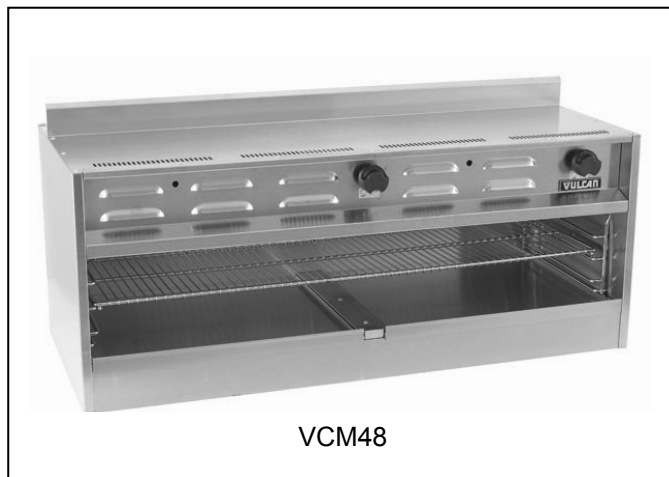

VCM48

For additional information on Vulcan-Hart or to locate an authorized parts
And service provider in your area, visit our website at www.vulcanhart.com