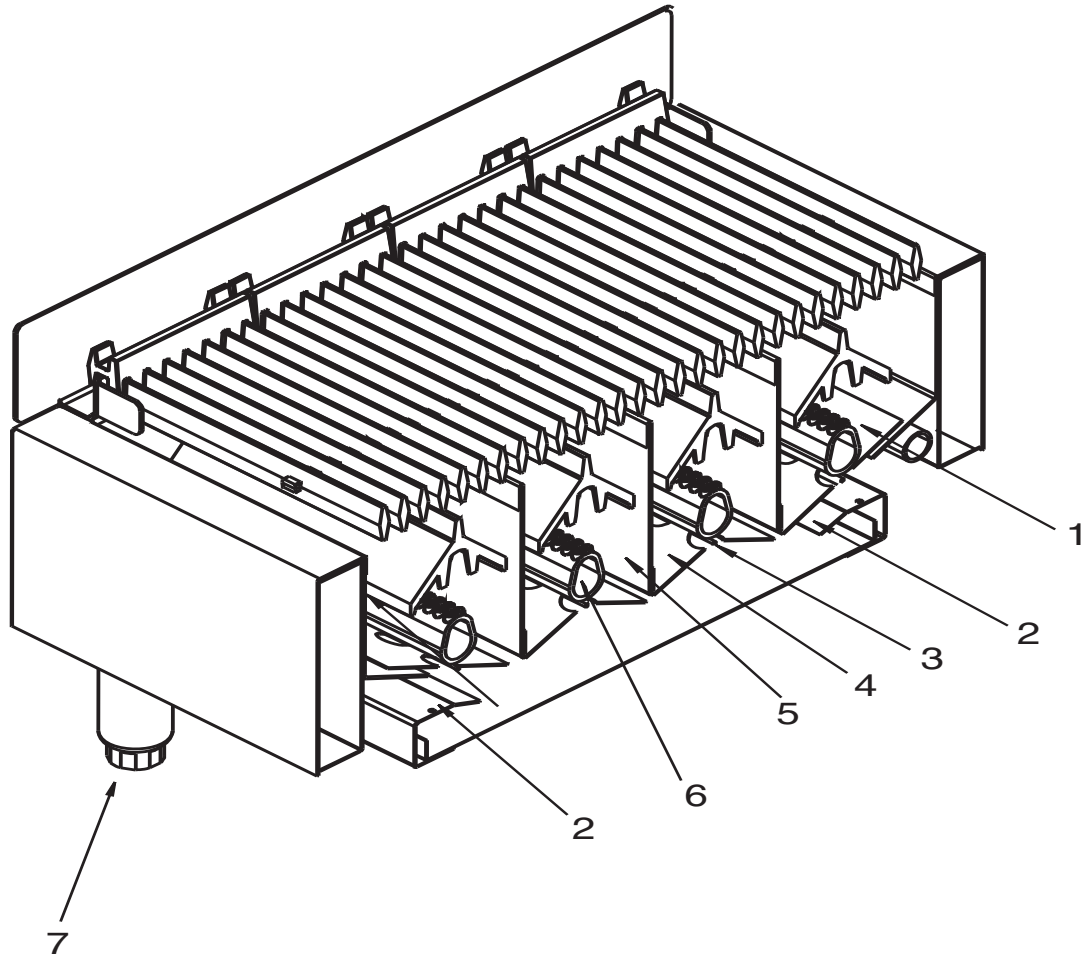

##### MODEL

ACB25	ML-710563
ACB36	ML-710564
ACB47	ML-710565
ACB60	ML-710566
ACB72	ML-498068

TECHNICAL SERVICE AND PARTS ASSISTANCE

1-800-814-2028

**ACHIEVER CHARBROILER**

ILLUS.	PART NO.	NAME OF PART	AMT.
1	00-410601-0FLAT	Flat Heat Deflector .....	AR
2	00-710513	Bracket, Tray Guide .....	2
3	00-710501	Burner Wire .....	AR
4	00-410601	Heat Deflector .....	AR
5	00-710510	Plate, Supercharger .....	AR
6	00-410600-000G2	Burner Assy. Casting .....	AR
7	00-710503	Leg, 2" OD X 4" L Adjustable .....	4