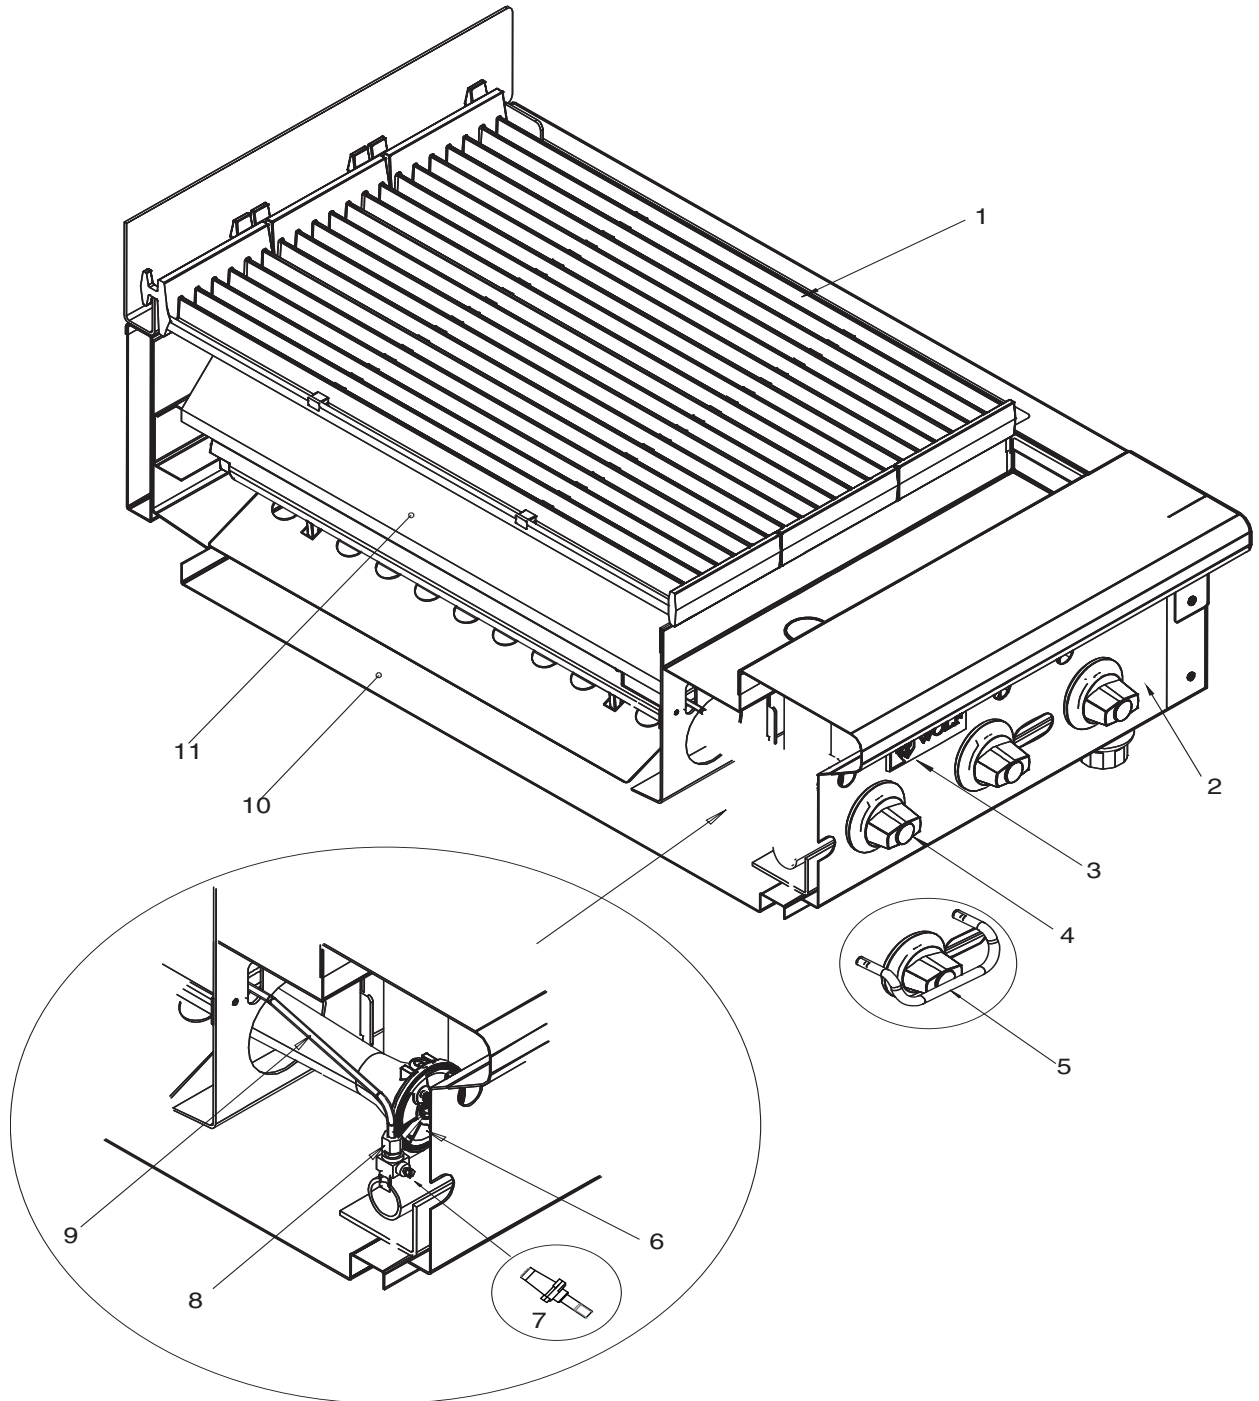

##### MODEL

ACB25	ML-710563
ACB36	ML-710564
ACB47	ML-710565
ACB60	ML-710566
ACB72	ML-498068

TECHNICAL SERVICE AND PARTS ASSISTANCE

1-800-814-2028

**ACHIEVER CHARBROILER**

ILLUS.	PART NO.	NAME OF PART	AMT.
1	00-410601-0FLAT	Flat Heat Deflector .....	AR
2	00-710513	Bracket, Tray Guide .....	2
3	00-710501	Burner Wire .....	AR
4	00-410601	Heat Deflector .....	AR
5	00-710510	Plate, Supercharger .....	AR
6	00-410600-000G2	Burner Assy. Casting .....	AR
7	00-710503	Leg, 2" OD X 4" L Adjustable .....	4