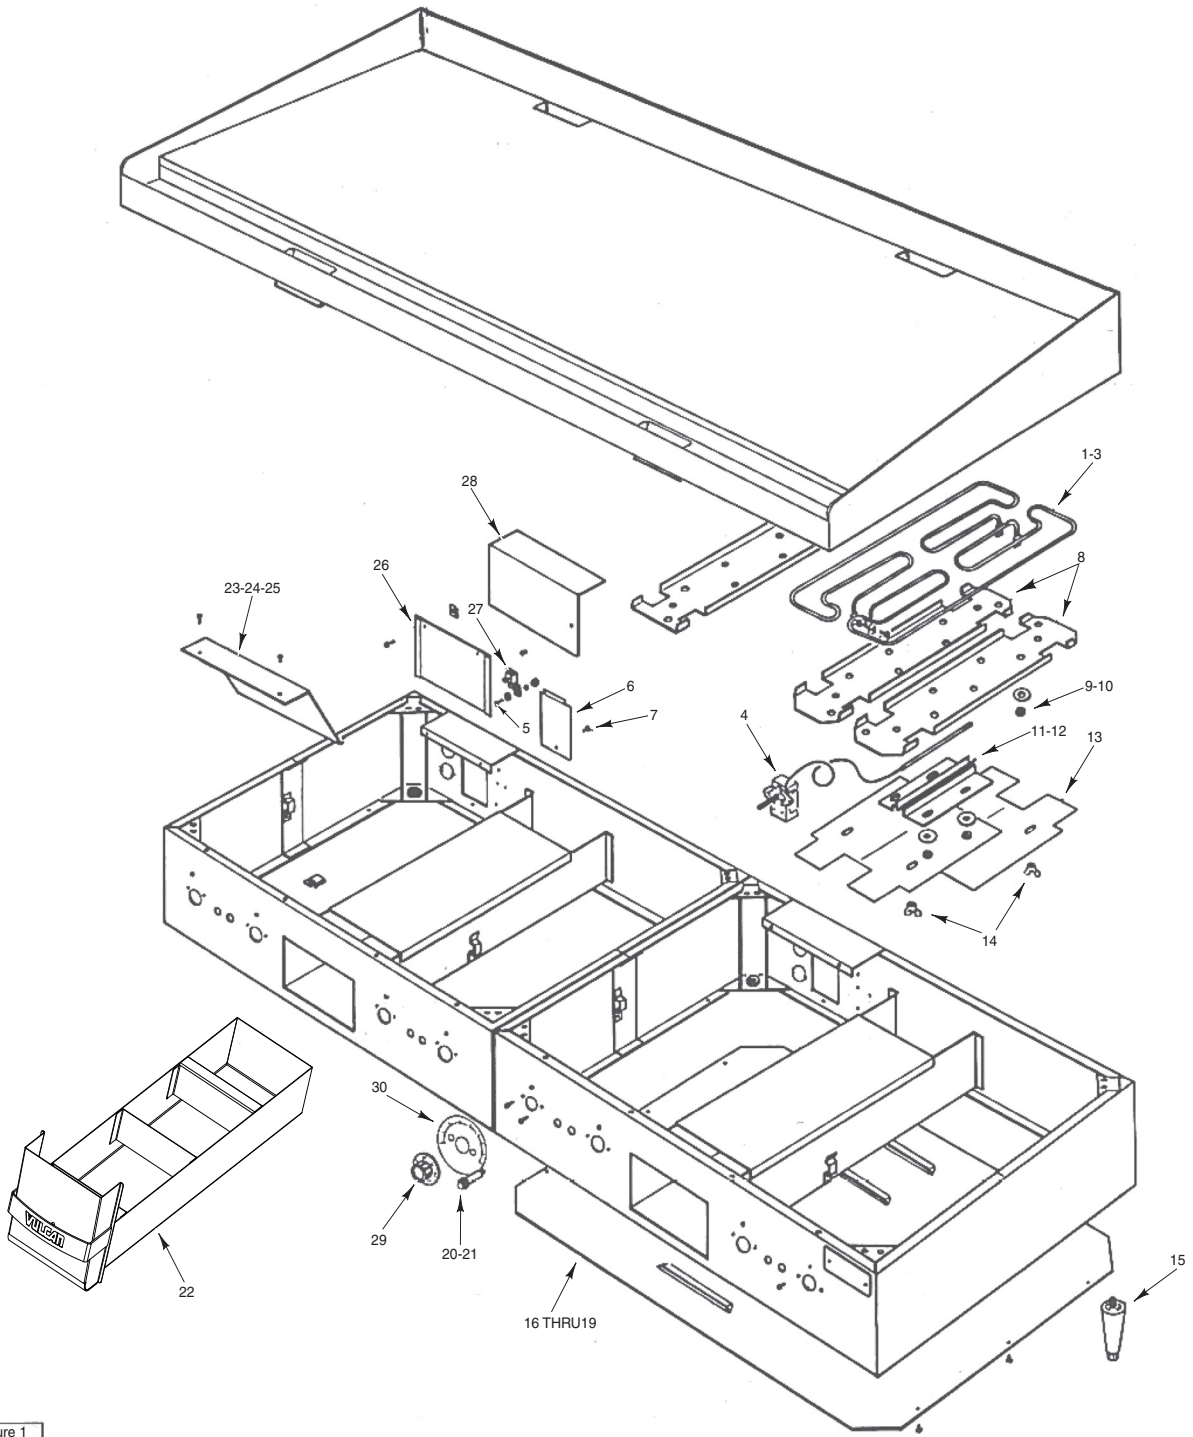

VULCAN

CATALOG OF REPLACEMENT PARTS

ELECTRIC GRIDDLES

MODEL

**RRE24D
RRE36D
RRE48D
RRE60D
RRE72D**

RRE36 Model

For additional information on Vulcan-Hart or to locate an authorized parts and service provider in your area, visit our website at www.vulcanhart.com

Figure 1

REPLACEMENT PARTS LIST

ILLUS. Figure 1	PART NO.	NAME OF PART	AMT.
1	00-351360-00001	Heating Unit (208V) (RRE24D/36D/48D/60D/72D) (2 Per Foot)	AR
2	00-351360-00002	Heating Unit (240V) (RRE24D/36D/48D/60D/72D) (2 Per Foot)	AR
3	00-351360-00003	Heating Unit (480V) (RRE24D/36D/48D/60D/72D) (2 Per Foot)	AR
4	00-342027-00008	Thermostat -Control	AR
5	SC-113-80	Cap Screw 1/2 -20 X 1/2 Hex Hd.	1
6	00-344970-00001	Cover - Access (RRE24D/36D/48D/60D/72D)	1
7	SD-034-49	Self-Tapping Screw 8-32 X 1/2 Slot Head Washer HO., Type T	1
8	00-342567-00001	Pressure Plate (RRE24D/36D/48D/60D/72D)	6
9	NS-046-53	Mach. Nut 1/2 - 20 Hex	24
10	NS-046-61	Mach. Nut 5/16 - 18 Hex	4
11	00-342573-00001	Bulb Clamp - Thermostat (208/240V)	3
12	00-342573-00002	Bulb Clamp - Thermostat (480V)	3
13	00-346251-00001	Baffle - Heating (RRE24D/36D/48D/60D/72D)	6
14	00-350632-00002	Wing Nut - Baffle	AR
15	00-348164-00001	Leg	4
16	00-340726-00024	Bottom (RRE24D)	1
17	00-341520-00009	Bottom (RRE36D/72D)	1
18	00-341520-00012	Bottom (RRE48D)	1
19	00-824345-00001	Bottom (RRE60D)	1
20	00-342575-00001	Indicating Light (208/240V)	3
21	00-498631-00001	Indicating Light (480V)	3
22	00-498528-000A1	Grease Drawer (RRE24D/36D/48D/60D/72D)	1
23	00-344964-00002	Baffle - Thermostat (RRE36D/72D)	3
		Baffle - Thermostat (RRE60D)	1
24	00-344964-00003	Baffle - Thermostat (RRE48D)	4
		Baffle - Thermostat (RRE60D)	2
25	00-344964-00001	Baffle - Thermostat (RRE60D)	1
26	00-344969-00001	Cover - Terminal Box (RRE24D/36D/48D/60D/72D)	1
27	00-344866-00001	Terminal Lug	1
28	00-344965-00001	Baffle - Terminal Box (RRE24D/36D/48D/60D/72D)	1
29	00-824277	Knob - Thermostat	3
30	00-498673	Dial - Thermostat	3