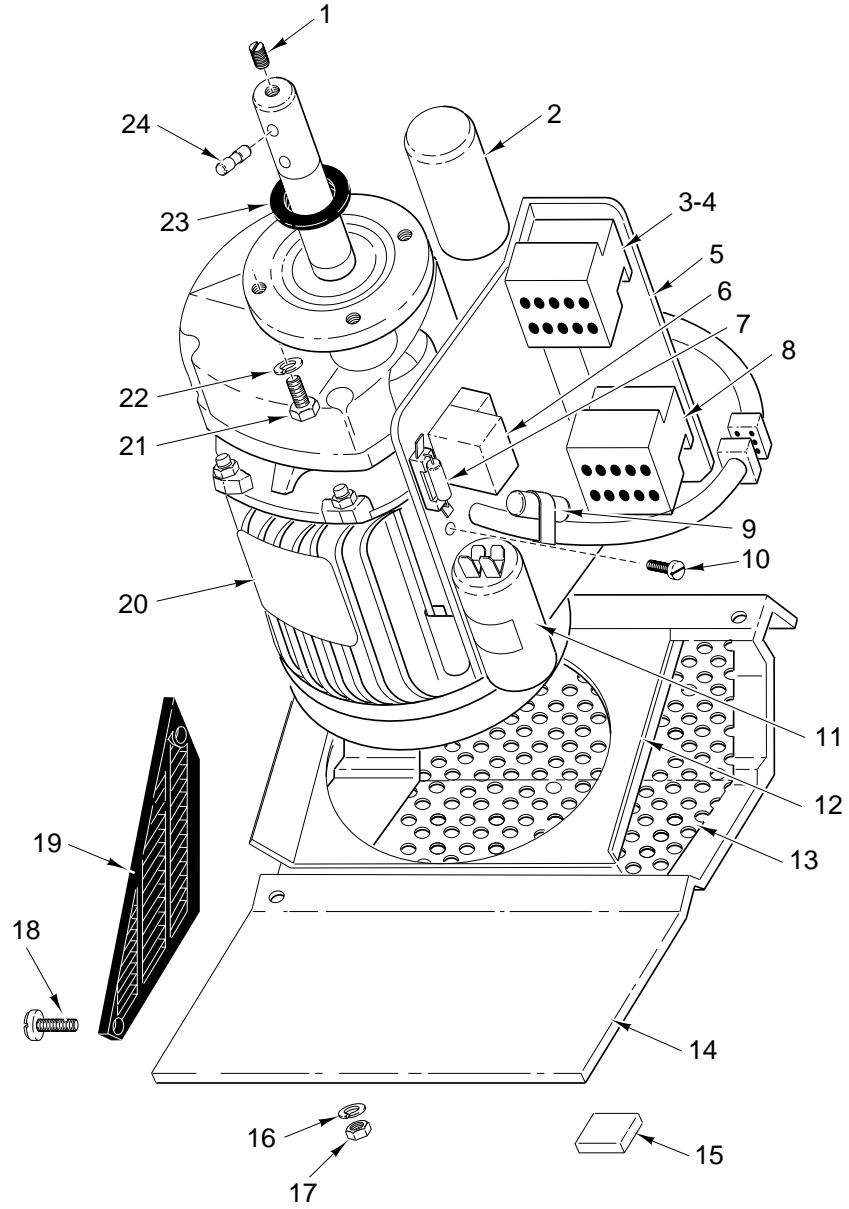

PL-51540

MOTOR & BASE UNIT

MOTOR & BASE UNIT

ILLUS. PL-51540	PART NO.	NAME OF PART	AMT.
1	SC-121-48	Set Screw M8 x 12 mm Socket Hdls. Cup Point	1
2	439140	Capacitor - Run (80)	1
3	439165	Overload Protection LRZ-D1316	1
4	274342	Contactora 110/120 V., 60 HZ	1
5	439139	Panel & Hardware Control	1
6	439166	Relay - Start Klixon 260	1
7	439167	Resistor Assy.	2
8	437979	Contactora 110 V. LCI-025	1
9	274344	Circuit - RC 110 V	1
10	SC-200-20	Mach. Screw M5 x 16MM Cheese Hd.	1
11	439137	Capacitor - Start 193 Microf	1
12	439136	Plate - Fan	1
13	439296	Plate - Protector	1
14	439135	Base	1
15	274353	Foot - Rubber	4
16	WL-19-75	Lockwasher 5.1MM Medium	4
17	NS-47-91	Crown Nut M5	4
18	SD-37-40	Self-Tapping Screw 3.5 x 9.5MM Oval Hd., Type AB	1
19	274351	Louvers	1
20	439134	Motor - Gear 120 V.(Incls. Fan, Shroud & Gear)	1
21	SC-118-43	Cap Screw M6 x 1.0 x 20mm Hex Hd.	4
22	WL-6-17	Lockwasher ¼ Medium	4
23	439133	Ring - Seal	1
24	439124	Pin	1