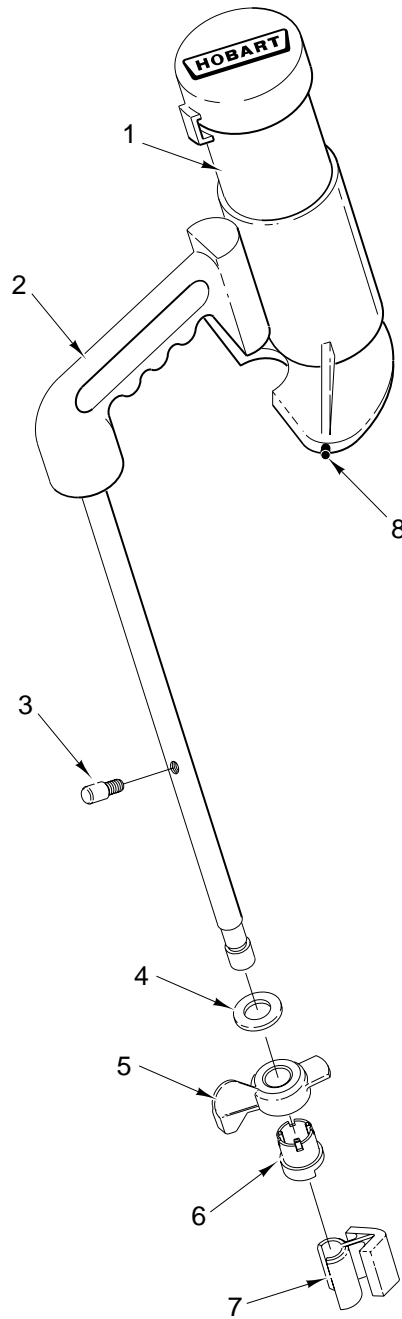

## MOTOR &amp; BASE UNIT

ILLUS. PL-51540	PART NO.	NAME OF PART	AMT.
1	SC-121-48	Set Screw M8 x 12 mm Socket Hdls. Cup Point .....	1
2	439140	Capacitor - Run (80) .....	1
3	439165	Overload Protection LRZ-D1316 .....	1
4	274342	Contactora 110/120 V., 60 HZ .....	1
5	439139	Panel & Hardware Control .....	1
6	439166	Relay - Start Klixon 260 .....	1
7	439167	Resistor Assy. ....	2
8	437979	Contactora 110 V. LCI-025 .....	1
9	274344	Circuit - RC 110 V .....	1
10	SC-200-20	Mach. Screw M5 x 16MM Cheese Hd. ....	1
11	439137	Capacitor - Start 193 Microf .....	1
12	439136	Plate - Fan .....	1
13	439296	Plate - Protector .....	1
14	439135	Base .....	1
15	274353	Foot - Rubber .....	4
16	WL-19-75	Lockwasher 5.1MM Medium .....	4
17	NS-47-91	Crown Nut M5 .....	4
18	SD-37-40	Self-Tapping Screw 3.5 x 9.5MM Oval Hd., Type AB .....	1
19	274351	Louvers .....	1
20	439134	Motor - Gear 120 V.(Incls. Fan, Shroud & Gear) .....	1
21	SC-118-43	Cap Screw M6 x 1.0 x 20mm Hex Hd. ....	4
22	WL-6-17	Lockwasher ¼ Medium .....	4
23	439133	Ring - Seal .....	1
24	439124	Pin .....	1

PL-51541

**PUSH FEED HANDLE UNIT**

ILLUS. PL-51541	PART NO.	NAME OF PART	AMT.
1	439118	Plunger .....	1
2	439120	Handle - Push (Feed) .....	1
3	439123	Pin - Guide .....	1
4	274333	Seal - Rubber Washer 18 x 30MM .....	1
5	439126	Lock - Push Handle .....	1
6	439127	Bushing - Locking .....	1
7	439128	Activator .....	1
8	439121	Rivet (Plastic) .....	1