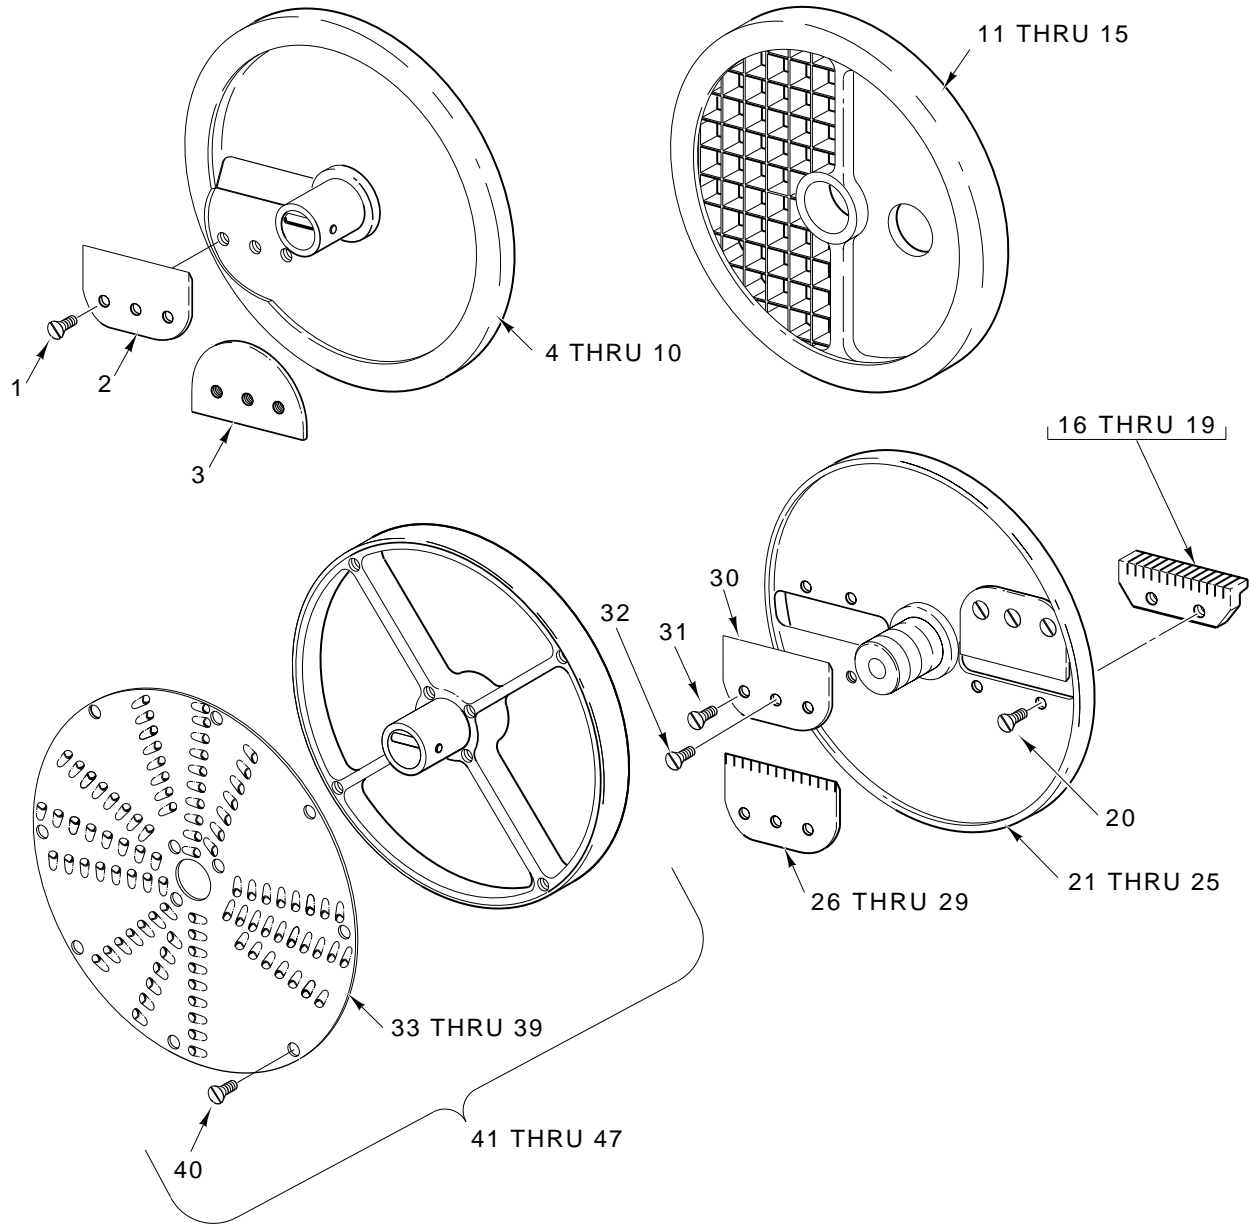

## HOUSING UNIT

ILLUS. PL-51538	PART NO.	NAME OF PART	AMT.
1	439142	Ejector .....	1
2	439129	Seal - Washer .....	1
3	439130	Knife - Chamber .....	1
4	439287	Feed Head Assy. ....	1
5	439119	Plate - Friction .....	1
6	439168	Flange - Reducing .....	1
7	FE-24-37	Relief - Strain (Power Cord) .....	1
8	439141	Housing Assy. ....	1
9	274857	Cord & Plug .....	1
10	274331	Button - Stop .....	1
11	274332	Button - Start .....	1
12	439300	Plate - Micro Switch Mounting .....	4
13	439301	Bracket - Switch .....	1
14	439302	Plate - Insulating .....	1
15	SD-17-34	Self-Tapping Screw 6-20 x 5/8 Truss Hd. ....	2
16	SC-122-37	Mach. Screw M4 x 0.7 x 10mm Pan Hd. SST .....	2
17	NS-200-3	Nut Hex M4 x 0.7 (SST.) .....	1
18	SC-122-37	Mach. Screw M4 x 0.7 x 10mm Pan Hd. SST .....	2
19	WL-200-3	Lockwasher .....	2
20	439663	Switch - Magnetic .....	1
21	439131	Pin Screw Assy. ....	1
22	274323	Pin .....	1
23	439125	Sleeve - Thrust .....	1

PL-51541

**PUSH FEED HANDLE UNIT**

ILLUS. PL-51541	PART NO.	NAME OF PART	AMT.
1	439118	Plunger .....	1
2	439120	Handle - Push (Feed) .....	1
3	439123	Pin - Guide .....	1
4	274333	Seal - Rubber Washer 18 x 30MM .....	1
5	439126	Lock - Push Handle .....	1
6	439127	Bushing - Locking .....	1
7	439128	Activator .....	1
8	439121	Rivet (Plastic) .....	1