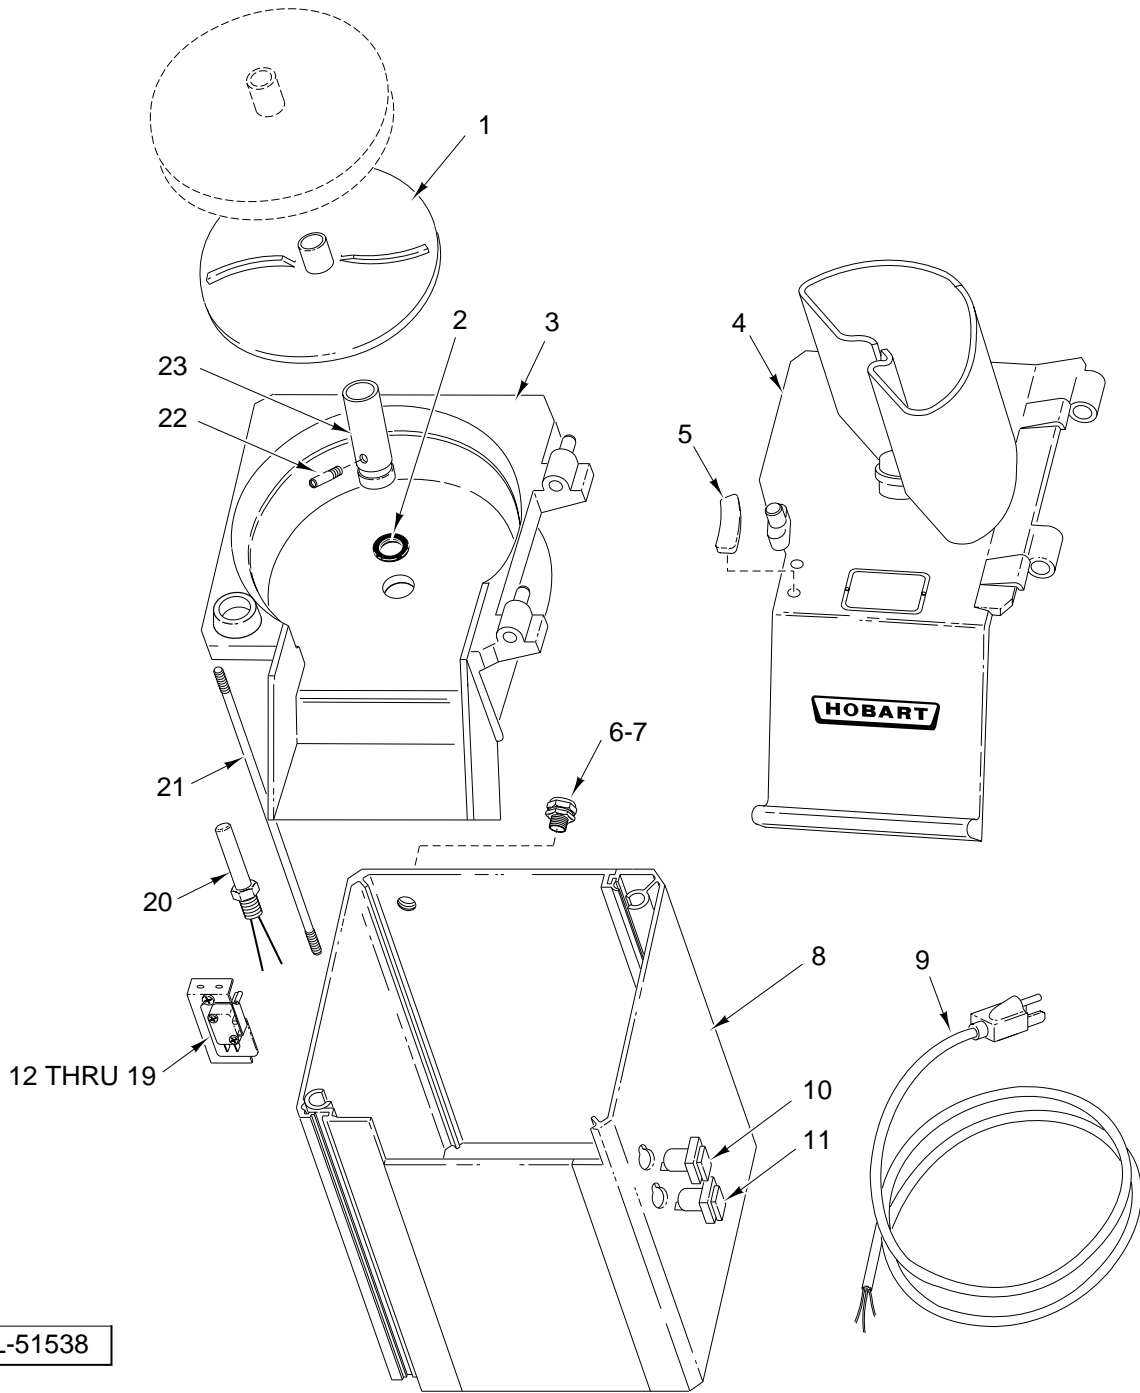

HOUSING UNIT

HOUSING UNIT

ILLUS. PL-51538	PART NO.	NAME OF PART	AMT.
1	439142	Ejector	1
2	439129	Seal - Washer	1
3	439130	Knife - Chamber	1
4	439287	Feed Head Assy.	1
5	439119	Plate - Friction	1
6	439168	Flange - Reducing	1
7	FE-24-37	Relief - Strain (Power Cord)	1
8	439141	Housing Assy.	1
9	274857	Cord & Plug	1
10	274331	Button - Stop	1
11	274332	Button - Start	1
12	439300	Plate - Micro Switch Mounting	4
13	439301	Bracket - Switch	1
14	439302	Plate - Insulating	1
15	SD-17-34	Self-Tapping Screw 6-20 x 5/8 Truss Hd.	2
16	SC-122-37	Mach. Screw M4 x 0.7 x 10mm Pan Hd. SST	2
17	NS-200-3	Nut Hex M4 x 0.7 (SST.)	1
18	SC-122-37	Mach. Screw M4 x 0.7 x 10mm Pan Hd. SST	2
19	WL-200-3	Lockwasher	2
20	439663	Switch - Magnetic	1
21	439131	Pin Screw Assy.	1
22	274323	Pin	1
23	439125	Sleeve - Thrust	1