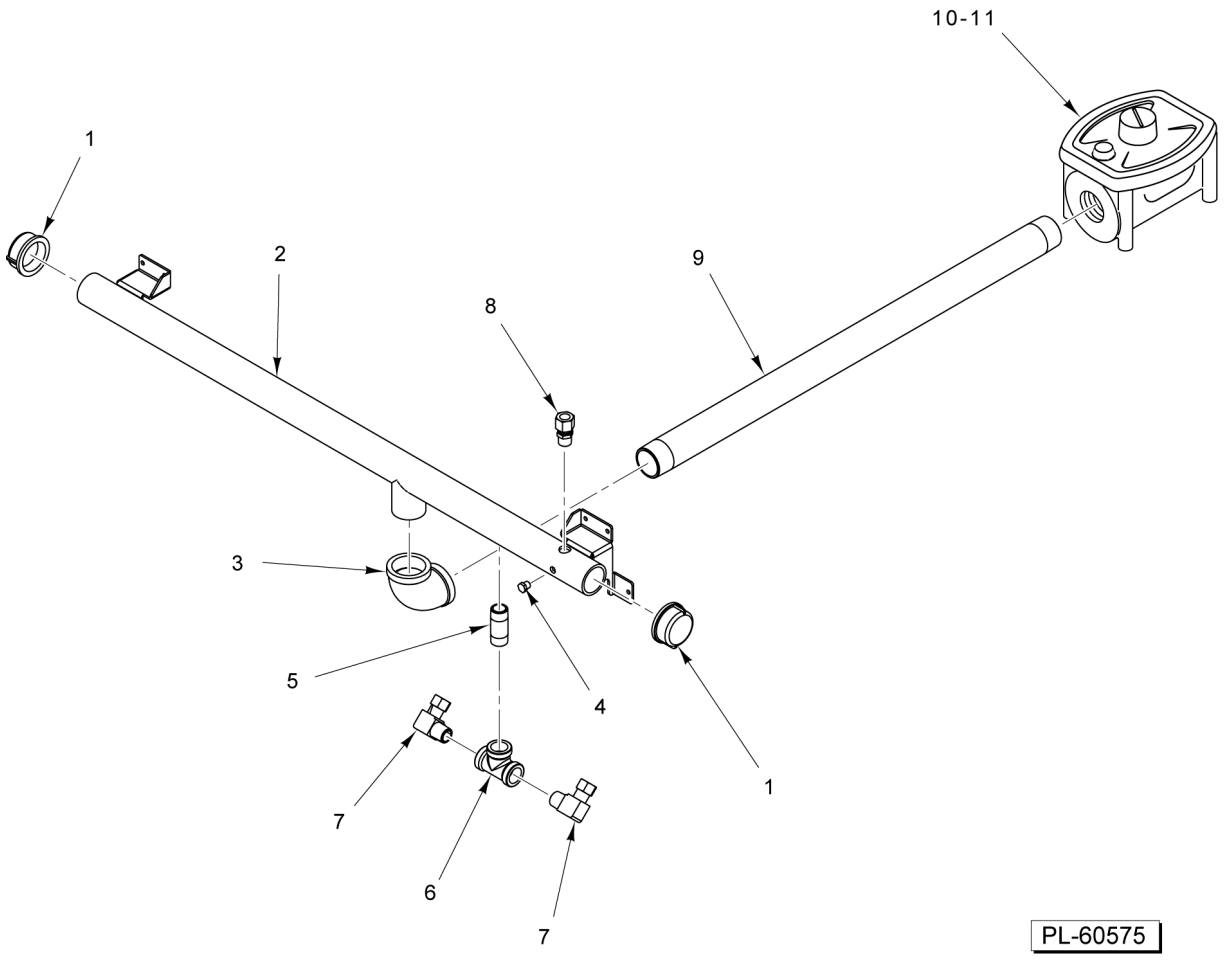

GAS INLET MANIFOLD

GAS INLET MANIFOLD

ILLUS.	PART NO.	NAME OF PART	AMT.
PL-60575			
1	00-499015-00001	Cap - Pipe.....	2
2	00-499011-00007	Manifold Assy.....	1
3	FP-013-31	Elbow Pipe 1-1/4 x 90 Deg.....	1
4	FP-085-53	Pipe Plug 1/8.....	1
5	FP-035-91	Pipe 1/2 x 1-1/8 TBE.....	1
6	00-719038	Pipe - Tee 1/2.....	1
7	FP-047-42	Fitting - 90 Deg. Male Elbow 1/2 TBG x 1/2 MPT (Brass).....	2
8	FP-012-02	Fitting - Tube 1/2 TBG X 3/8 MPT.....	1
9	00-715037	Pipe 1-1/4 x 27 Lg.....	1
10	00-408279-00028	Regulator - Pressure (LP).....	1
11	00-408279-00030	Regulator - Pressure (NAT).....	1