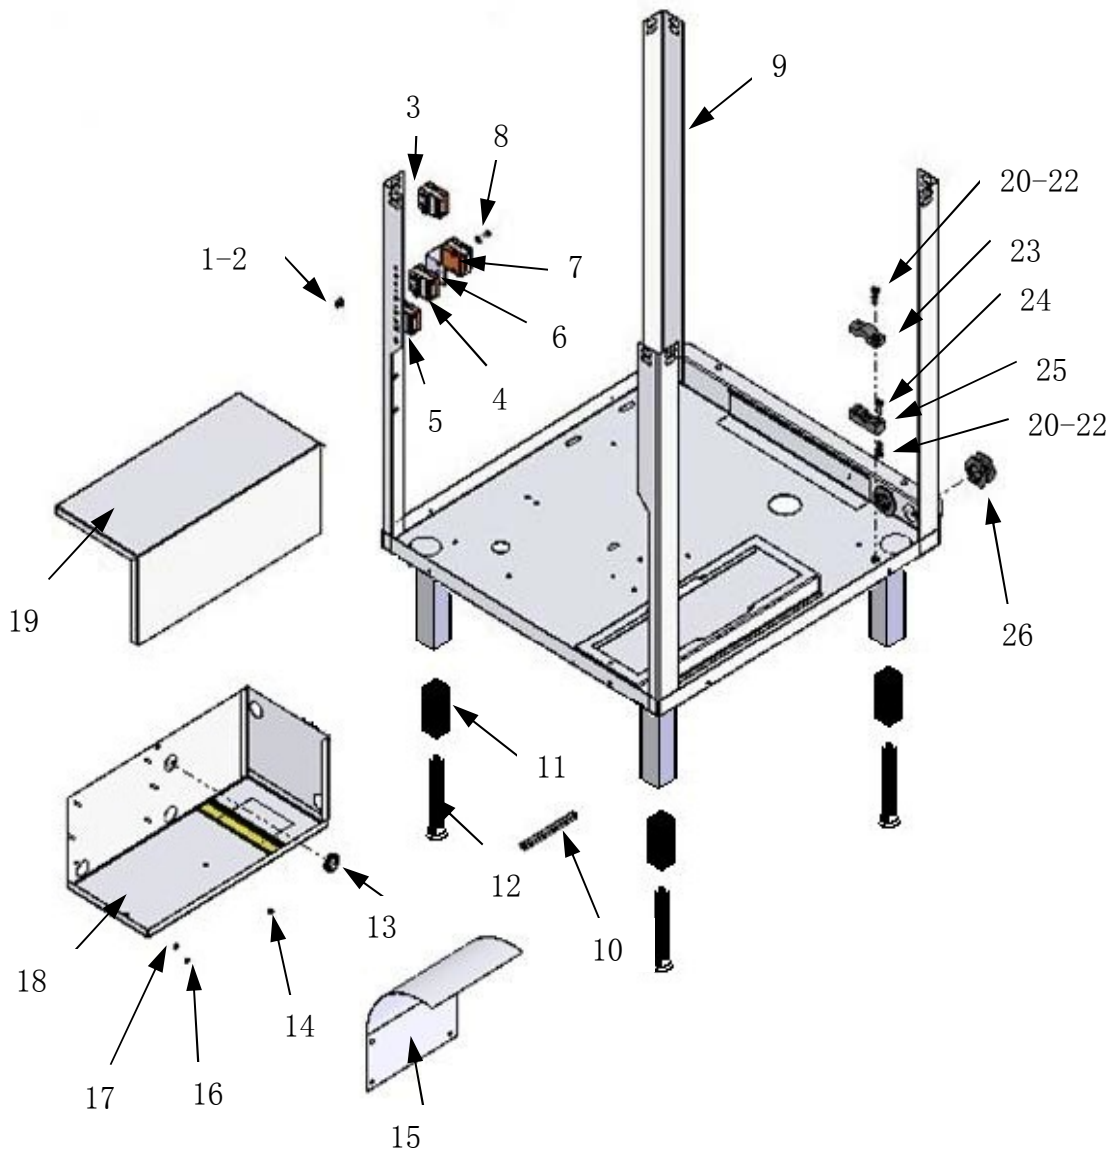

LOWER FRAME ASSEMBLY

LOWER FRAME ASSEMBLY

	PART NO.	NAME OF PART	AMT.
1	SCT-M4-6	Bolt M4x6	6
2	WS-M4	Washer M4	6
3	7112001	Thermostat 86C	1
4	743310	Thermostat 70C	1
5	743310-1	Thermostat 82C	1
6	7153024-1X	Thermostat bracket	1
7	743845	High limit thermostat 110C	1
8	ST-M4x8	Bolt M4x8	2
9	7153024X-1	Lower Frame Assy	1
10	112378-23	Guide Bar	7
11	00-325008-001	House-Foot	4
12	00-325007-001	Foot -square	
13	15260151	Rubber Ring	5
14	743374	Supporter-Control Board	4
15	743370-1	Plate-Insulation(replacing parts 14,15)	1
16	NS-M4	Nut M4	4
17		Washer	4
18	743366X	Control Box	1
19	743365-2X	Cover-Control Box	1
20	NS-M5	Nut M5	4
21	WL-M5	Lock Washer 5	4
22	WS-M5	Washer 5	4
23	743427-2	Power Line Fixed Cover	1
24	ST-M5x15	Bolt M5x15	2
25	743427-1	Wire Mount	1
26	743427-3	Bush-PowerLine	2