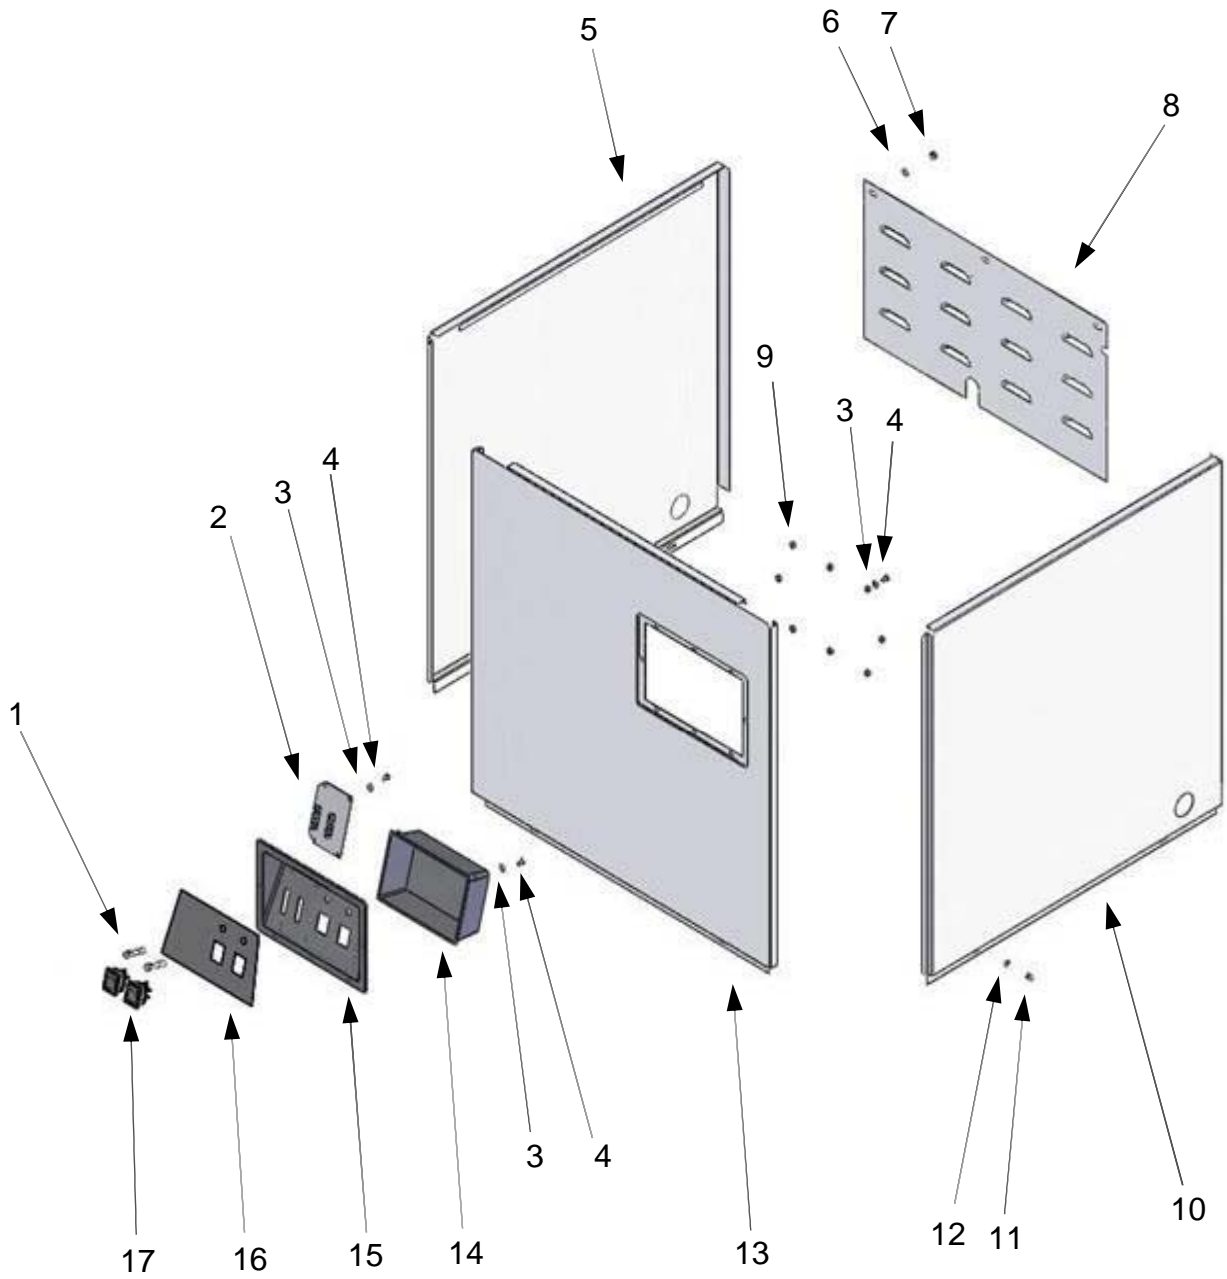

ENCLOSURE PANELS

ENCLOSURE PANELS

	PART NO.	NAME OF PART	AMT.
1	743432	Indicator Lights	2
2	743379-1	Thermometer	1
3	WS-M4	Washer M4	40
4	SDT-M4-12	Bolt-Self Screw M4x12	12
5	743259-1	Panel -Left	1
6	WS-M6	Washer M6	26
7	NS-M6	Nut M6	20
8	7153036X	Panel-Rear	1
9	743426-4	Washer-Control Panel	8
10	743259	Panel- Right	1
11	NC-M5	Nut M5 Crown	6
12	WS-M5	Washer M5	8
13	743253	Panel-Front	1
14	743426-2	Control Panel-Interior Cover	1
15	743426-1	Control Panel-Exterior Face	1
16	7153057	Faceplate	1
17	743429	Switch	2