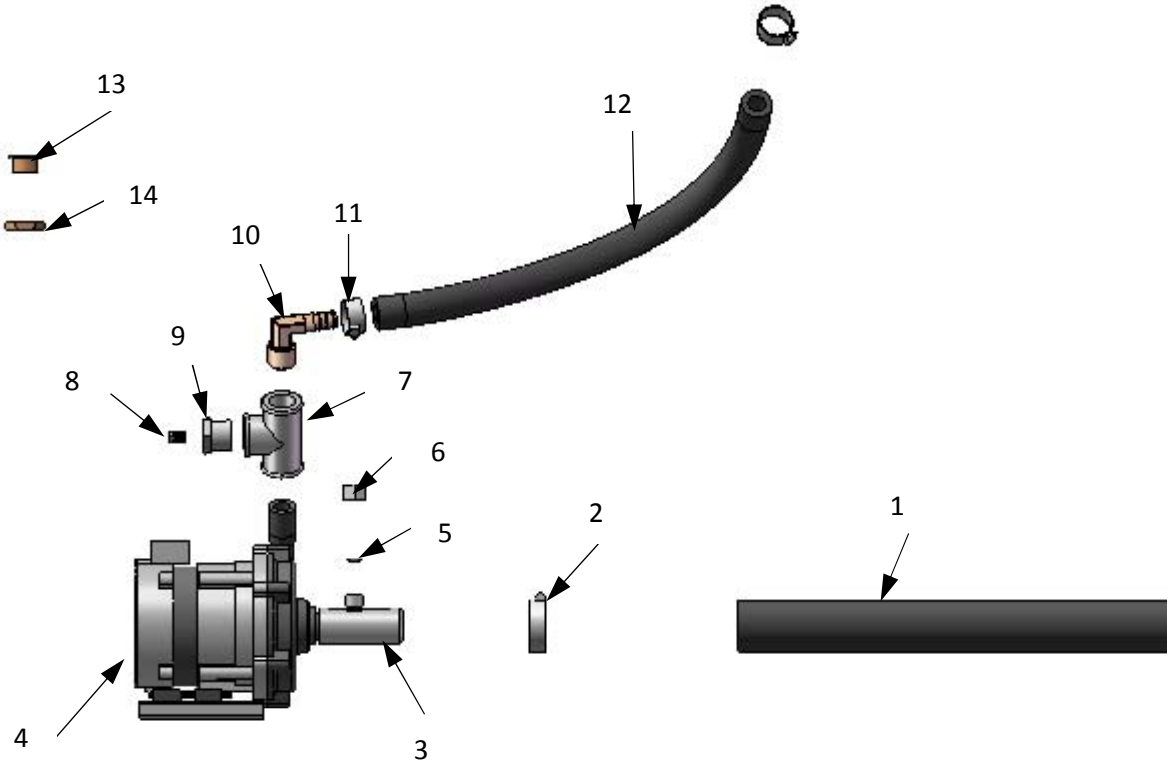

WATER INLET (NO BOOSTER)

WATER INLET (NO BOOSTER)

	PART NO.	NAME OF PART	AMT.
1	545674	Inlet Hose	1
2	743439	Clamp-35mm	2
3	7153095-300	Inlet tube	1
4	7618008	Rinse Pump (220V 50/60Hz)	1
5	743444-1	O Ring	1
6	743444	sensor Nut	1
7	7155131	Tee Joint 1/2"	1
8	743338	Pipe Plug 1/8"	1
9	7155131-1	Nipple 1/2-1/8"	1
10	7618009	Eblow Connector	1
11	743315	Clamp-25mm	2
12	7153013-2	Hose-Rinse Pump Outlet	1
13	743292	Nut- Plug & Tube	2
14	743291-1	Plug- Tank	1