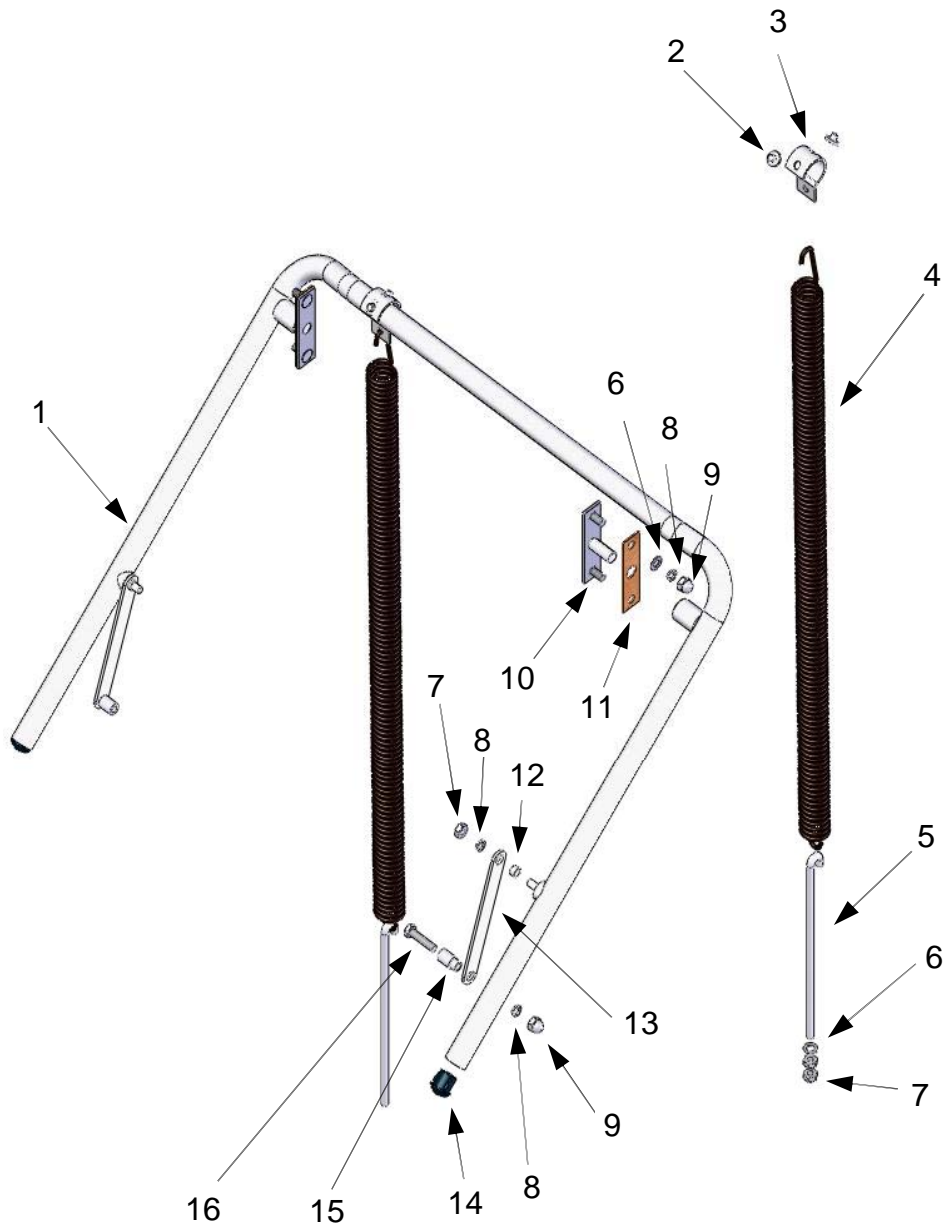

AM60E DISHWASHERS

PARTS MANUAL

HOBART FOOD EQUIPMENT CO.,LTD

Version 1.4 201208

CONTENTS

DOOR LIFT.....	1
WASH CHAMBER AND DOORS.....	3
WASH AND RINSE SYSTEM.....	5
WASH TANK.....	7
LOWER FRAME ASSEMBLY.....	9
WATER INLET (NO BOOSTER).....	11
WATER INLET AND BOOSTER (OPEN BOOSTER).....	15
CONTROL BOX.....	19
ENCLOSURE PANELS.....	21

DOOR LIFT

DOOR LIFT

	PART NO.	NAME OF PART	AMT.
1	743251	Door Lift Assy	1
2	119055	Button-Bearing	4
3	79008X	Hanger-Spring	2
4	743258	Spring	2
5	743282X	Hook-Spring	2
6	WS-M8	Washer M8	34
7	NS-M8	Nut M8	20
8	WL-M8	Lock Washer M8	24
9	NC-M8	Nut M8 Crown	14
10	743268	Bearing Bracket & Pin Assy	2
11	473432	Gasket-Door Lift	2
12	74068	Spacer-Door	2
13	119011	Link-Door	2
14	474831	Plug-Handle	2
15	119046	Pin-Door Lift	2
16	SCH-M8-35	Bolt M8x35	2

WASH CHAMBER AND DOORS

WASH CHAMBER AND DOORS

	PART NO.	NAME OF PART	AMT.
1	743256	Door-Left	1
2	743250	Door Front	1
3	743257	Door-Right	1
4	112378-23	Guide-Door	7
5	SDT-M3-12	Bolt Self Screw M3x12	2
6	7153076	Bracket-Magnet	1
7	743269	Magnet	1
8	WL-M6	Lock Washer M6	12
9	NS-M6	Nut M6	20
10	WL-M8	Lock Washer M8	24
11	NC-M8	Nut M8 Crown	14
12	7153041	Vent Flapper	1
13	743271	Reed Switch-Door	1
14	WS-M3	Washer M3	2
15	NS-M3	Nut M3	2
16	743316	Insert- Tank Corner (Rear)	2
17	743306	Spacer-Tank & Chamber	6
18	SCH-M8-25	Bolt M8x25	10
19	WS-M8	Washer M8	34
20	NS-M8	Nut M8	20
21	7153035	Insert- Tank & Chamber (Front)	2
22	7153037	Chamber	1
23	743305	Bracket-Door Lift	2
24	7153041-1	Rubber plug	1