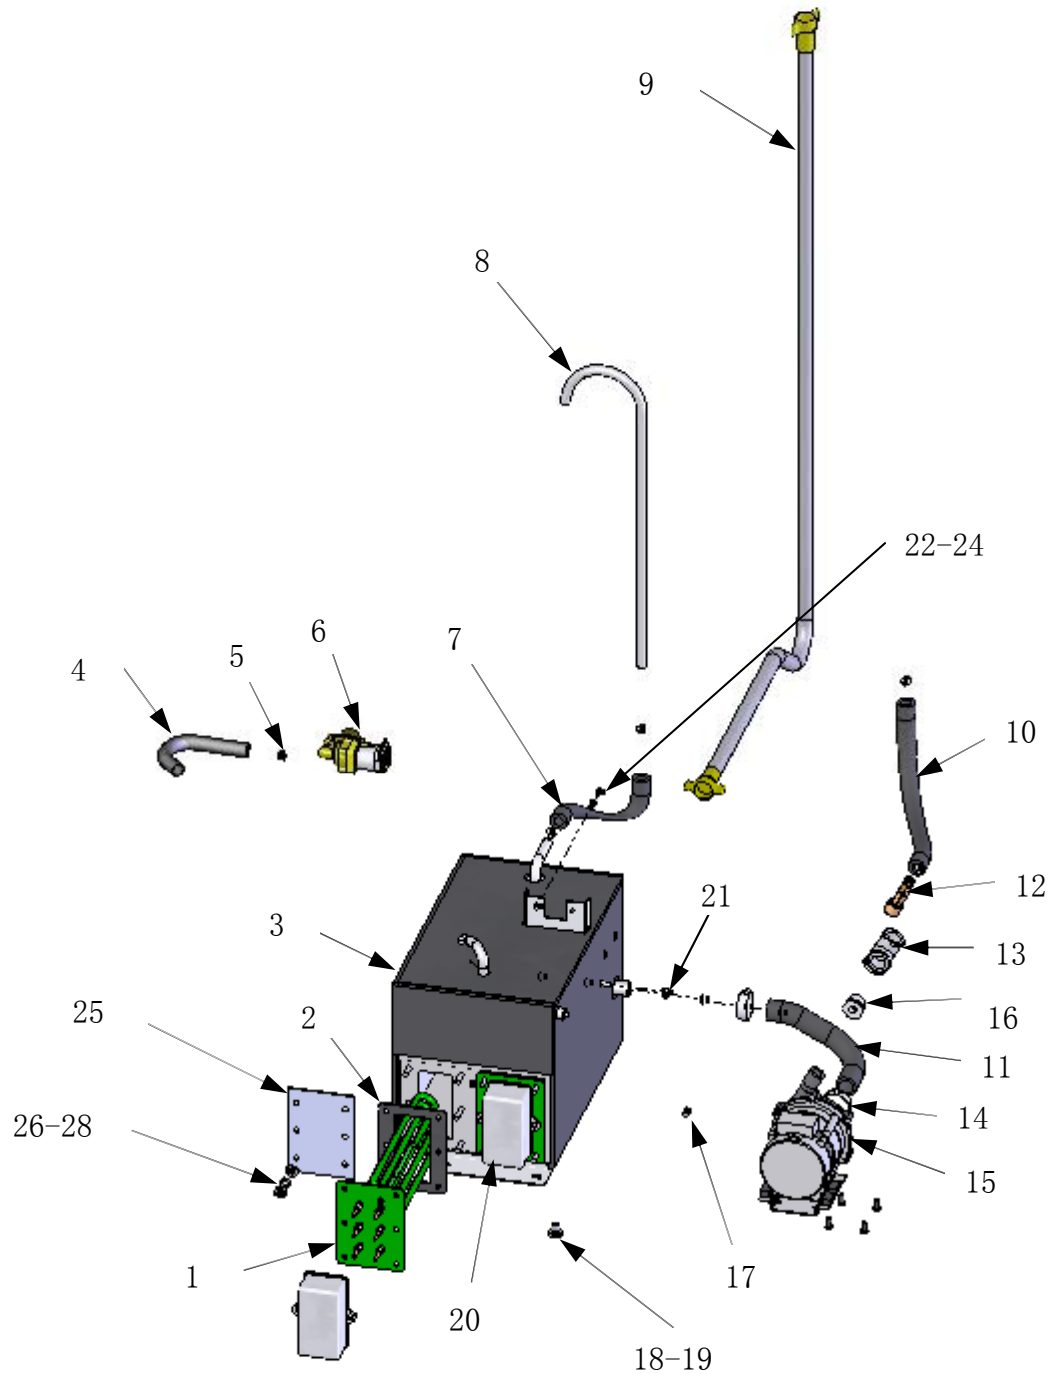

WATER INLET AND BOOSTER (OPEN BOOSTER)

WATER INLET AND BOOSTER (OPEN BOOSTER)

	PART NO.	NAME OF PART	AMT.
1	743314-2	Booster Heater (220/380V 6kW)	1
	743278	Tank Heater (220/380V 2kW)	1
2	743312	Gasket-Heater	3
3	7153087	Open Booster	1
4	7153089	Inlet Hose	1
5	743315	Clamp-25mm	6
6	324207-1	Fill Valve	1
7	7153013-3	Vent Hose	1
8	7153088	Vent Tube	1
9	324088-1	Fill Hose	1
10	7153013-2	Hose-Rinse Pump Outlet	1
11	7153013-1	Hose-Rinse Pump Inlet	1
12	7618009	Eblow Connector	1
13	7155131	Tee Joint 1/2"	1
14	743439	Clamp-35mm	2
15	7618008	Rinse Pump (220V 50/60Hz)	1
16	7155131-1	Nipple 1/2-1/8"	1
17	743338	Pipe Plug 1/8"	2
18	SCH-M10-10	Bolt M10x10	1
19	743311	Washer-Combination M10	1
20	743313	Cover-Heater Terminal	2
21	743337	Clamp-6	1
22	SCH-M4-10	Bolt M4x10	2
23	WL-M4	Lock Washer	2
24	WS-M4	Washer	2
25	743318	Cover-Heater Terminal(OPTION)	1
26	NS-M8	Nut M8	20
27	WS-M8	Washer M8	34
28	WL-M8	Lock Washer M8	24