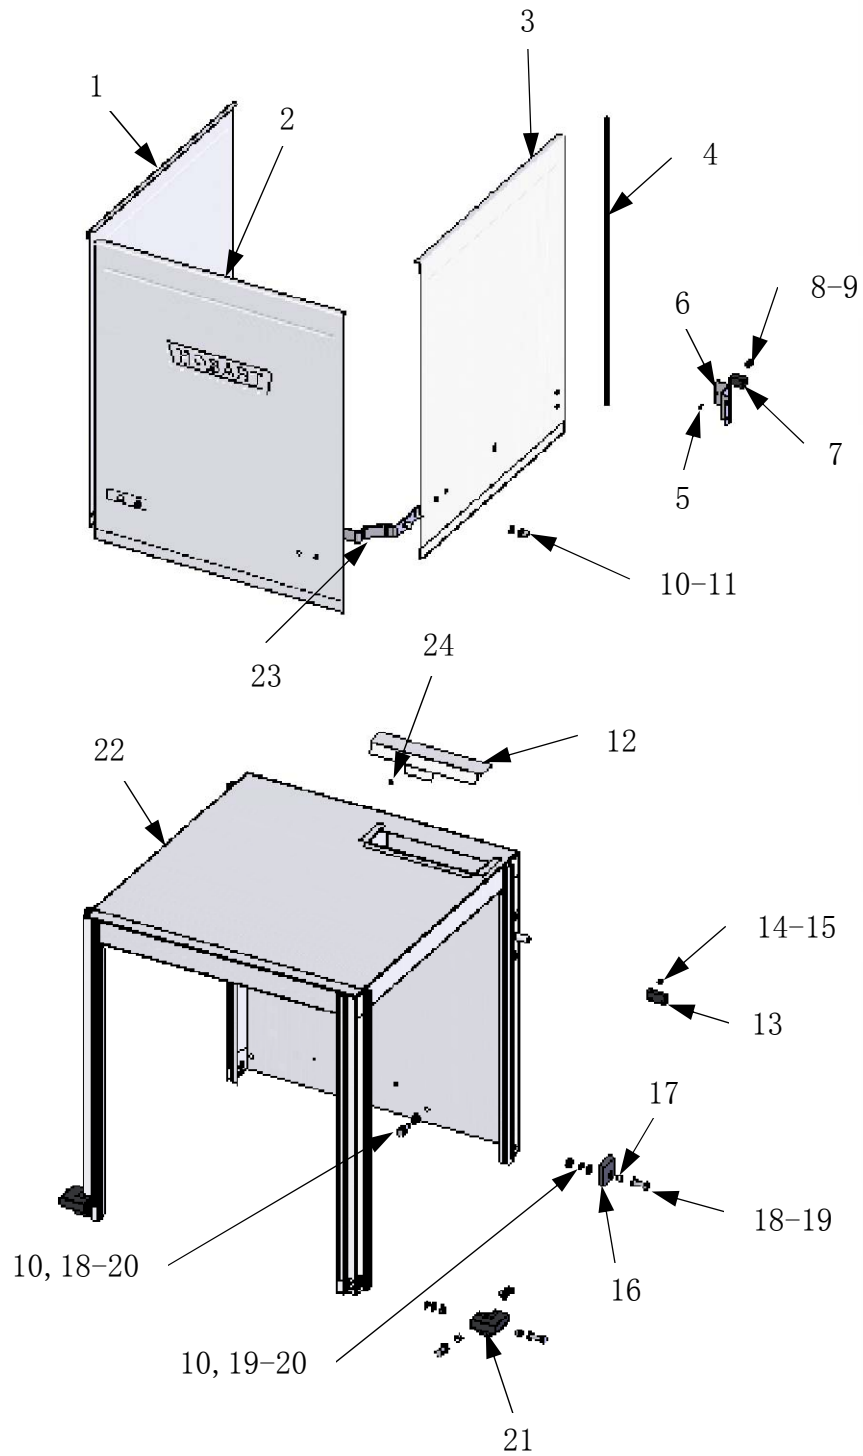

DOOR LIFT

DOOR LIFT

	PART NO.	NAME OF PART	AMT.
1	743251	Door Lift Assy	1
2	119055	Button-Bearing	4
3	79008X	Hanger-Spring	2
4	743258	Spring	2
5	743282X	Hook-Spring	2
6	WS-M8	Washer M8	34
7	NS-M8	Nut M8	20
8	WL-M8	Lock Washer M8	24
9	NC-M8	Nut M8 Crown	14
10	743268	Bearing Bracket & Pin Assy	2
11	473432	Gasket-Door Lift	2
12	74068	Spacer-Door	2
13	119011	Link-Door	2
14	474831	Plug-Handle	2
15	119046	Pin-Door Lift	2
16	SCH-M8-35	Bolt M8x35	2

WASH CHAMBER AND DOORS

WASH CHAMBER AND DOORS

	PART NO.	NAME OF PART	AMT.
1	743256	Door-Left	1
2	743250	Door Front	1
3	743257	Door-Right	1
4	112378-23	Guide-Door	7
5	SDT-M3-12	Bolt Self Screw M3x12	2
6	7153076	Bracket-Magnet	1
7	743269	Magnet	1
8	WL-M6	Lock Washer M6	12
9	NS-M6	Nut M6	20
10	WL-M8	Lock Washer M8	24
11	NC-M8	Nut M8 Crown	14
12	7153041	Vent Flapper	1
13	743271	Reed Switch-Door	1
14	WS-M3	Washer M3	2
15	NS-M3	Nut M3	2
16	743316	Insert- Tank Corner (Rear)	2
17	743306	Spacer-Tank & Chamber	6
18	SCH-M8-25	Bolt M8x25	10
19	WS-M8	Washer M8	34
20	NS-M8	Nut M8	20
21	7153035	Insert- Tank & Chamber (Front)	2
22	7153037	Chamber	1
23	743305	Bracket-Door Lift	2
24	7153041-1	Rubber plug	1

WASH CHAMBER AND DOORS

WASH CHAMBER AND DOORS

	PART NO.	NAME OF PART	AMT.
1	743256	Door-Left	1
2	743250	Door Front	1
3	743257	Door-Right	1
4	112378-23	Guide-Door	7
5	SDT-M3-12	Bolt Self Screw M3x12	2
6	7153076	Bracket-Magnet	1
7	00-166964-000	Magnet	1
8	WL-M6	Lock Washer M6	12
9	NS-M6	Nut M6	20
10	WL-M8	Lock Washer M8	24
11	NC-M8	Nut M8 Crown	14
12	7153041	Vent Flapper	1
13	743271	Reed Switch-Door	1
14	WS-M3	Washer M3	2
15	NS-M3	Nut M3	2
16	743316	Insert- Tank Corner (Rear)	2
17	743306	Spacer-Tank & Chamber	6
18	SCH-M8-25	Bolt M8x25	10
19	WS-M8	Washer M8	34
20	NS-M8	Nut M8	20
21	7153035	Insert- Tank & Chamber (Front)	2
22	7153037	Chamber	1
23	743305	Bracket-Door Lift	2
24	7153041-1	Rubber plug	1