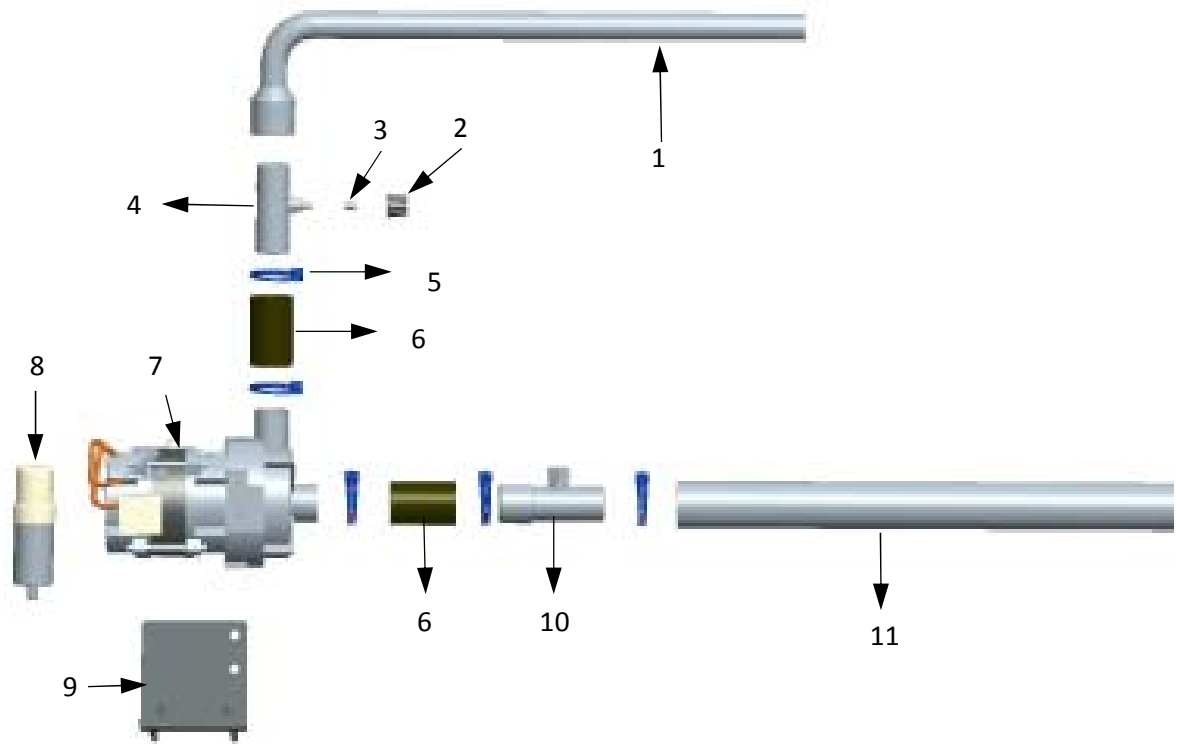

WATER INLET (NO BOOSTER)

WATER INLET (NO BOOSTER)

	PART NO.	NAME OF PART	AMT.
1	7153013-2X	Outlet hose	1
2	775507-001	Cap	1
3	7159021	Plut	1
4	7159046	Connector	1
5	00-323945-035	Clamp 35	5
6	00-883680-002	Inlet hose	2
7	00-775854-001	Rinse pump 50Hz	1
	00-775854-002	Rinse pump 60Hz	
8	00-226568-002	Capacitor	1
9	743387-1X	Pump braket	1
10	7159045	Inlet connector	1
11	545674	hose	1