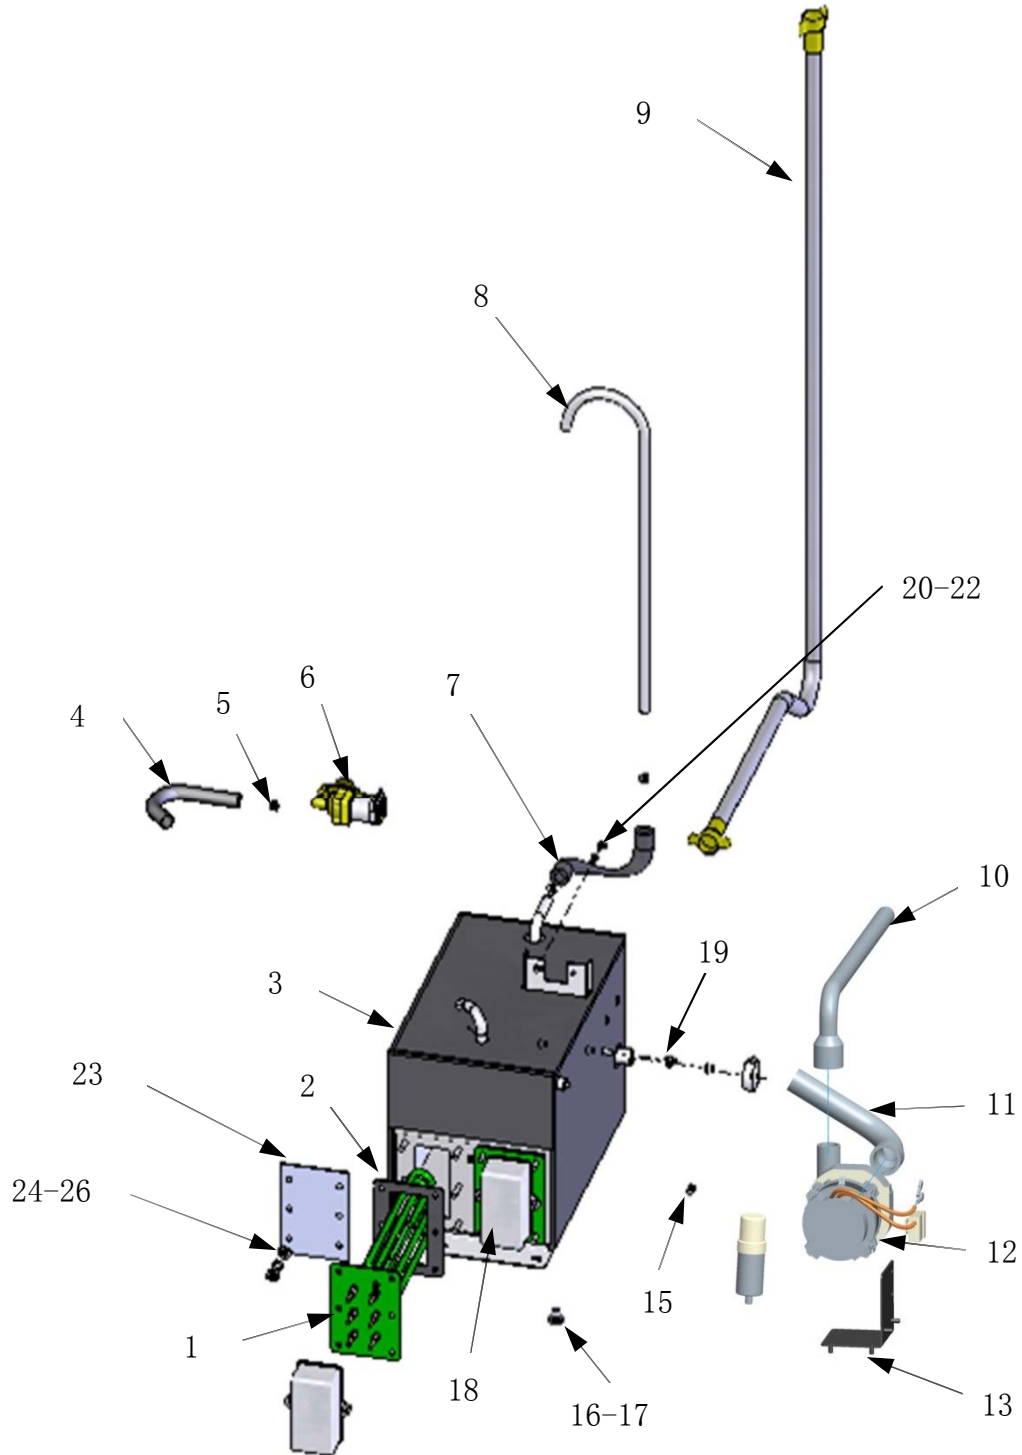

WATER INLET AND BOOSTER (OPEN BOOSTER)

WATER INLET AND BOOSTER (OPEN BOOSTER)

	PART NO.	NAME OF PART	AMT.
1	743314-2	Booster Heater (220/380V 6kW)	1
	743278	Tank Heater (220/380V 2kW)	1
2	743312	Gasket-Heater	3
3	7153087	Open Booster	1
4	7153089	Inlet Hose	1
5	743315	Clamp-25mm	6
6	324207-1	Fill Valve	1
7	7153013-3	Vent Hose	1
8	7153088	Vent Tube	1
9	324088-1	Fill Hose	1
10	7153013-2X	Hose-Rinse Pump Outlet	1
11	7153013-1X	Hose	1
12	00-775854-001	Rinse Pump (50Hz)	1
	00-775854-002	Rinse Pump (60Hz)	
13	743387-1X	Rinse Pump Braket	1
14	00-226568-002	Capacitor	1
15	743338	Pipe Plug 1/8"	2
16	SCH-M10-10	Bolt M10x10	1
17	743311	Washer-Combination M10	1
18	743313	Cover-Heater Terminal	2
19	743337	Clamp-6	1
20	SCH-M4-10	Bolt M4x10	2
21	WL-M4	Lock Washer	2
22	WS-M4	Washer	2
23	743318	Cover-Heater Terminal(OPTION)	1
24	NS-M8	Nut M8	20
25	WS-M8	Washer M8	34
26	WL-M8	Lock Washer M8	24