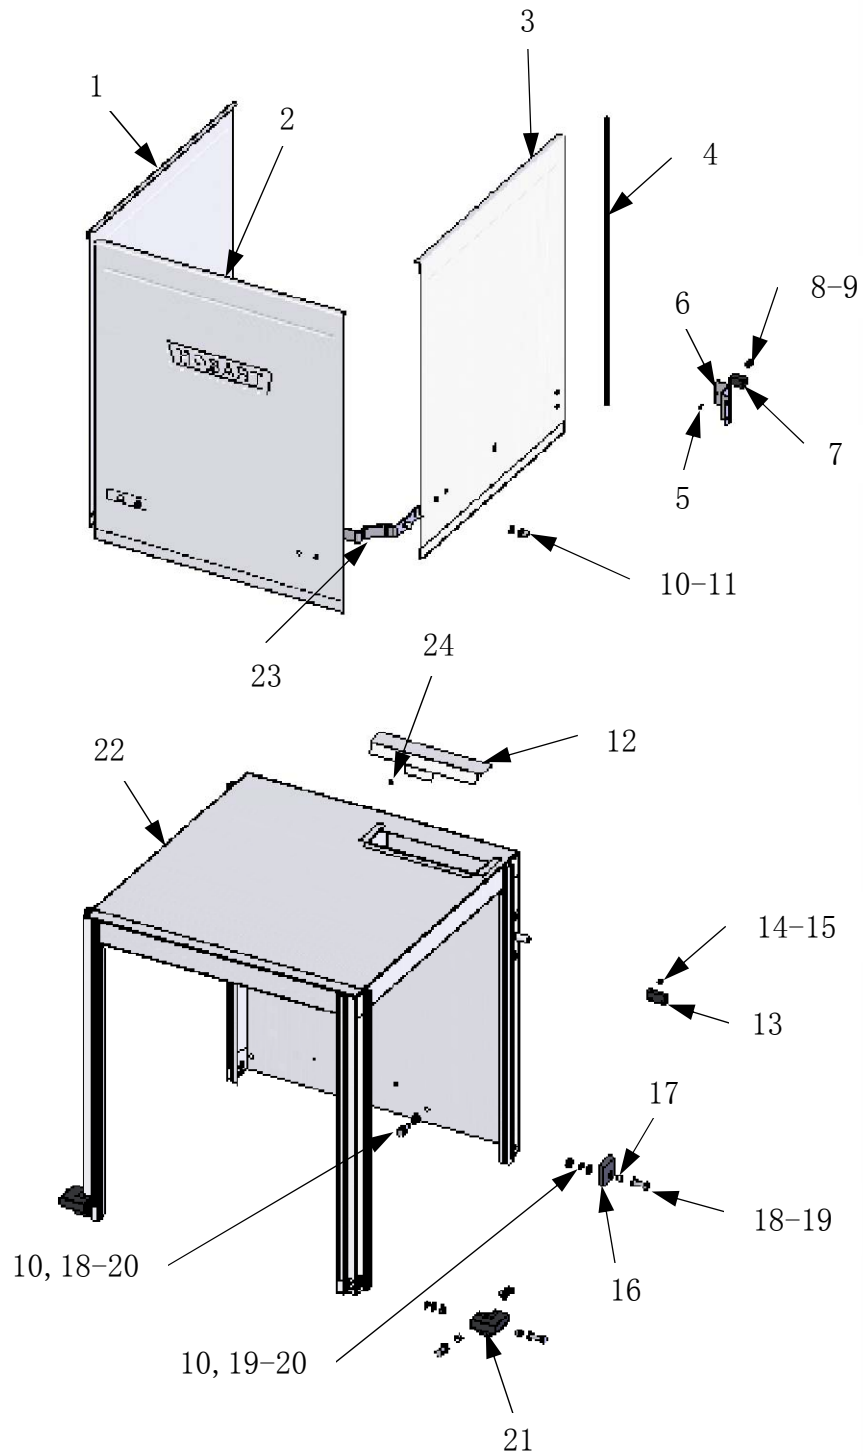

AM60E DISHWASHERS

PARTS MANUAL

HOBART FOOD EQUIPMENT CO.,LTD

Version 1.4 201208

CONTENTS

DOOR LIFT.....	1
WASH CHAMBER AND DOORS.....	3
WASH AND RINSE SYSTEM.....	5
WASH TANK.....	7
LOWER FRAME ASSEMBLY.....	9
WATER INLET (NO BOOSTER).....	11
WATER INLET AND BOOSTER (OPEN BOOSTER).....	15
CONTROL BOX.....	19
ENCLOSURE PANELS.....	21

DOOR LIFT

DOOR LIFT

	PART NO.	NAME OF PART	AMT.
1	743251	Door Lift Assy	1
2	119055	Button-Bearing	4
3	79008X	Hanger-Spring	2
4	743258	Spring	2
5	743282X	Hook-Spring	2
6	WS-M8	Washer M8	34
7	NS-M8	Nut M8	20
8	WL-M8	Lock Washer M8	24
9	NC-M8	Nut M8 Crown	14
10	743268	Bearing Bracket & Pin Assy	2
11	473432	Gasket-Door Lift	2
12	74068	Spacer-Door	2
13	119011	Link-Door	2
14	474831	Plug-Handle	2
15	119046	Pin-Door Lift	2
16	SCH-M8-35	Bolt M8x35	2

WASH CHAMBER AND DOORS

WASH CHAMBER AND DOORS

	PART NO.	NAME OF PART	AMT.
1	743256	Door-Left	1
2	743250	Door Front	1
3	743257	Door-Right	1
4	112378-23	Guide-Door	7
5	SDT-M3-12	Bolt Self Screw M3x12	2
6	7153076	Bracket-Magnet	1
7	743269	Magnet	1
8	WL-M6	Lock Washer M6	12
9	NS-M6	Nut M6	20
10	WL-M8	Lock Washer M8	24
11	NC-M8	Nut M8 Crown	14
12	7153041	Vent Flapper	1
13	743271	Reed Switch-Door	1
14	WS-M3	Washer M3	2
15	NS-M3	Nut M3	2
16	743316	Insert- Tank Corner (Rear)	2
17	743306	Spacer-Tank & Chamber	6
18	SCH-M8-25	Bolt M8x25	10
19	WS-M8	Washer M8	34
20	NS-M8	Nut M8	20
21	7153035	Insert- Tank & Chamber (Front)	2
22	7153037	Chamber	1
23	743305	Bracket-Door Lift	2
24	7153041-1	Rubber plug	1