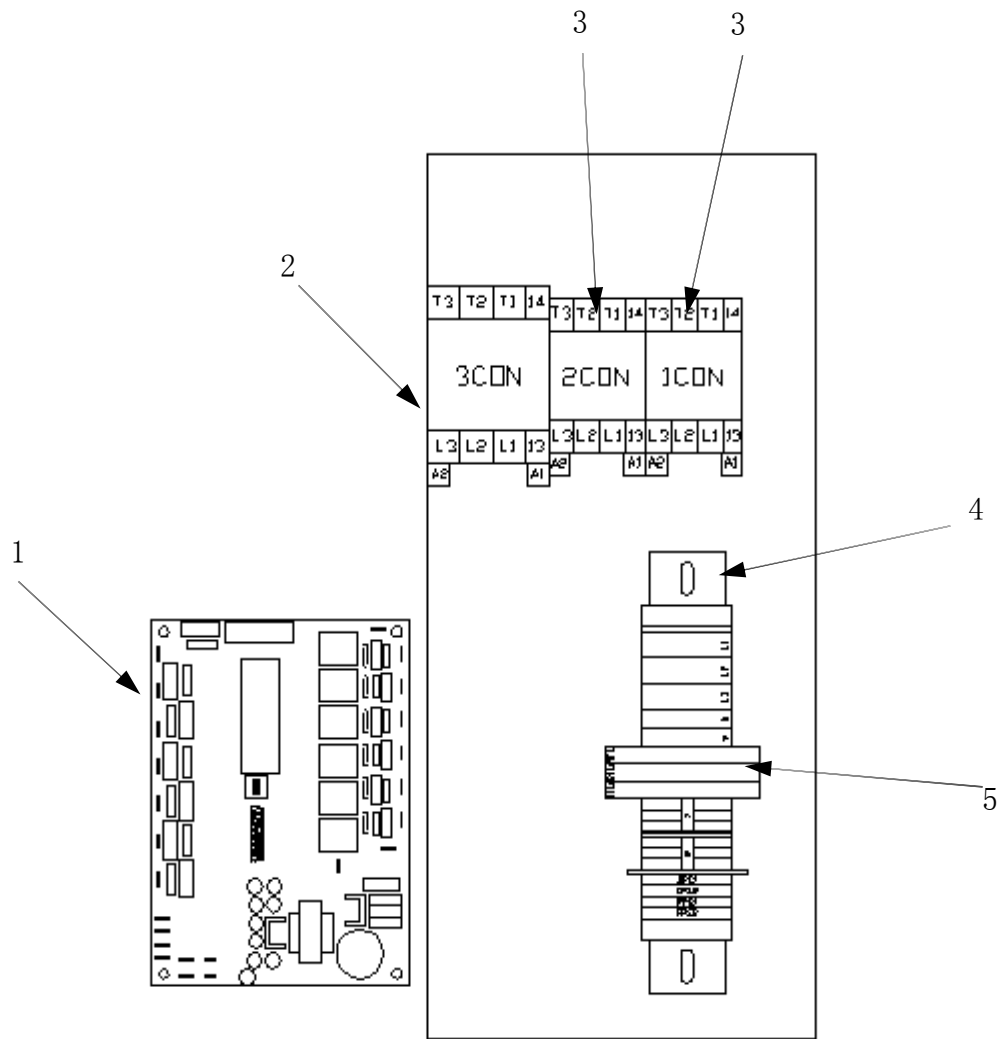

CONTROL BOX

CONTROL BOX

	PART NO.	NAME OF PART	AMT.
1	743448-2	Control Board	1
2	743401	Contacto32 (For 3853, 2263, 2260)	1
3	743401-1	Contacto32 (For 2053,2063)	1
4	743402	Contacto09 (For 3853, 2263, 2260)	2
5	743402-1	Contacto09 (For 2053, 2063)	2
6	743416-1	Terminal assy(including pares 5-13)(three-phase five-wire system)	1
7	743416-2	Terminal assy(including pares 5-13)(three-phase four-wire system)	1
8	743407	Fuse 5A 5x20	3