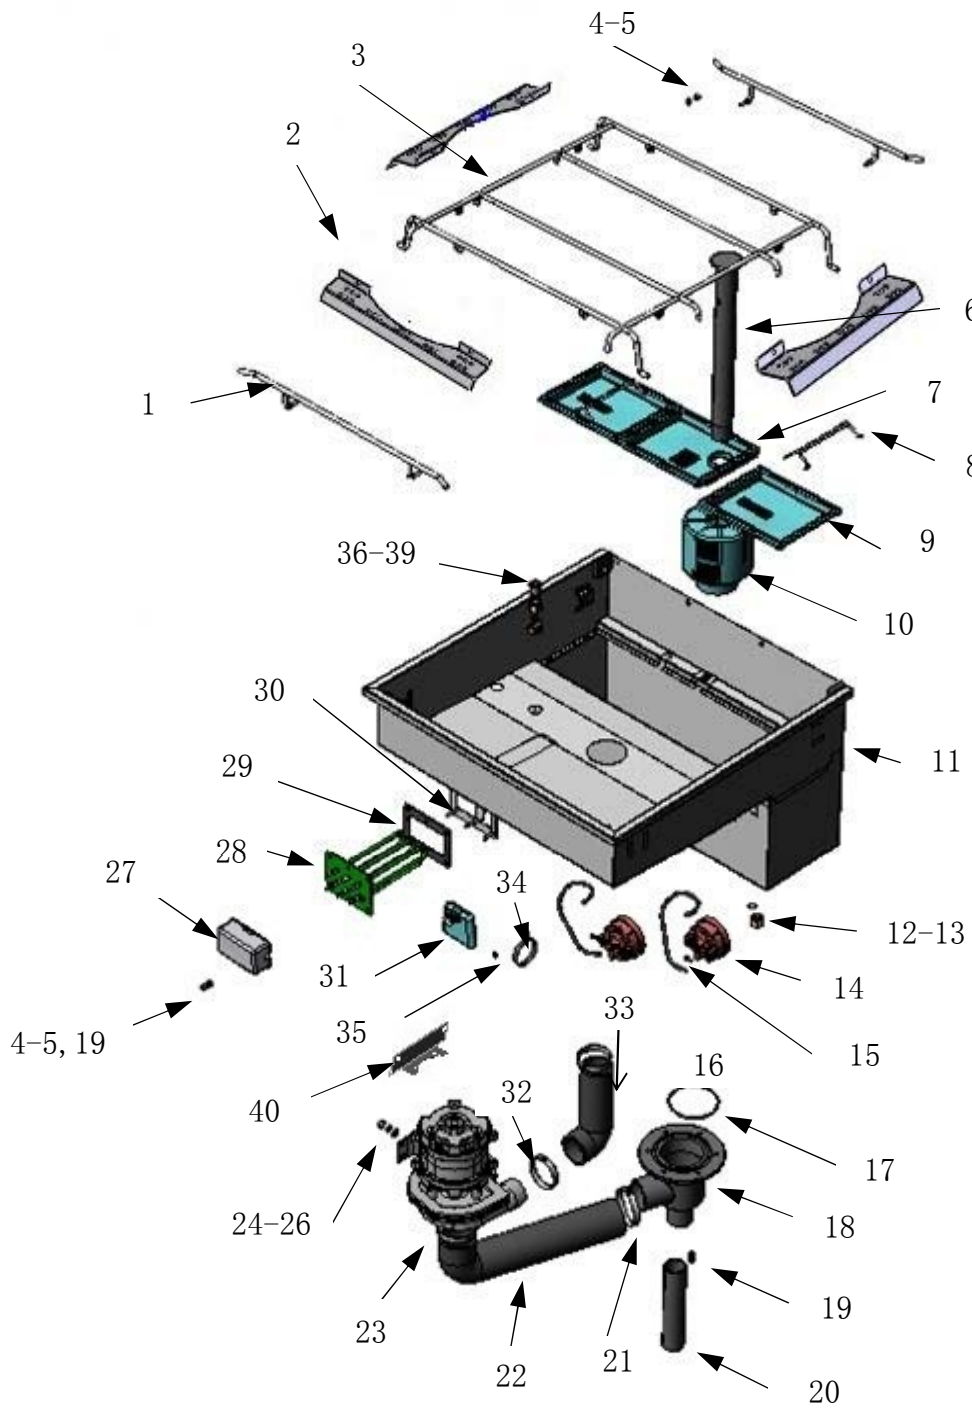

WASH TANK

WASH TANK

	PART NO.	NAME OF PART	AMT.
1	743295	Track-Side Rail	2
2	743270-1	Plate-Splash Protection	3
3	743265	Rack-Rack	1
4	NS-M6	Nut M6	55
5	WS-M6	Washer M6	75
6	743302	Overflow Pipe	1
7	7153005	Strainer Pan-Middle	1
8	7153054	Handle-Strainer Pan	4
9	7153006	Strainer Pan-Side	2
10	7153008	Strainer-Pump Intake	1
11	7153026	Tank	1
12	67500-6	"O" Ring 12.5x1.8	1
13	743293	Nut-Sealed	1
14	743303	Pressure Switch Tube	2
15	231981-1	Pressure Switch	2
16	SDT-M4-12	Bolt-Self Screw M3x12	2
17	7153066	"O" Ring 5.3x99.6	1
18	7153007	Drain Flange	1
19	WL-M6	Lock Washer M6	54
20	7153058	Drain Tube	1
21	538412	Clamp-70mm	2
22	7153051	Hose-Wash Pump Inlet	1
23	02-883617-001	Wash Pump (200-220V/50/1)	1
	02-883617-002	Wash Pump (200-220V/60/1)	1
	02-883617-003	Wash Pump (200V/50/1)	1
	02-883617-004	Wash Pump (2000V/60/1)	1
24	NS-M8	Nut M8	20
25	WL-M8	Lock Washer M8	24
26	WS-M8	Washer M8	34
27	743313	Cover-Heater Terminal	3
28	743278	Tank Heater (220/380V 2kW)	1
	743278-2	Tank Heater (220/380V 3kW)	1
29	743312	Gasket-Heater	3
30	743279	Plate-Heater Mounting	1
31	324858	Air Chamber	1
32	521687	Clamper-50mm	2
33	7153052	Hose-Wash Pump Outlet	1
34	122577-2	ply-yarn drill	1
35	NS-47-94	Lock Washer	1
36	743293	Nut- Sealed	2
37	67500-6	O Ring 12.5*2.65	4
38	743292	Nut- Plug & Tube	1
39	743291	Screw- Sealed	1
40	7153093	Bracket-Wash Pump	1