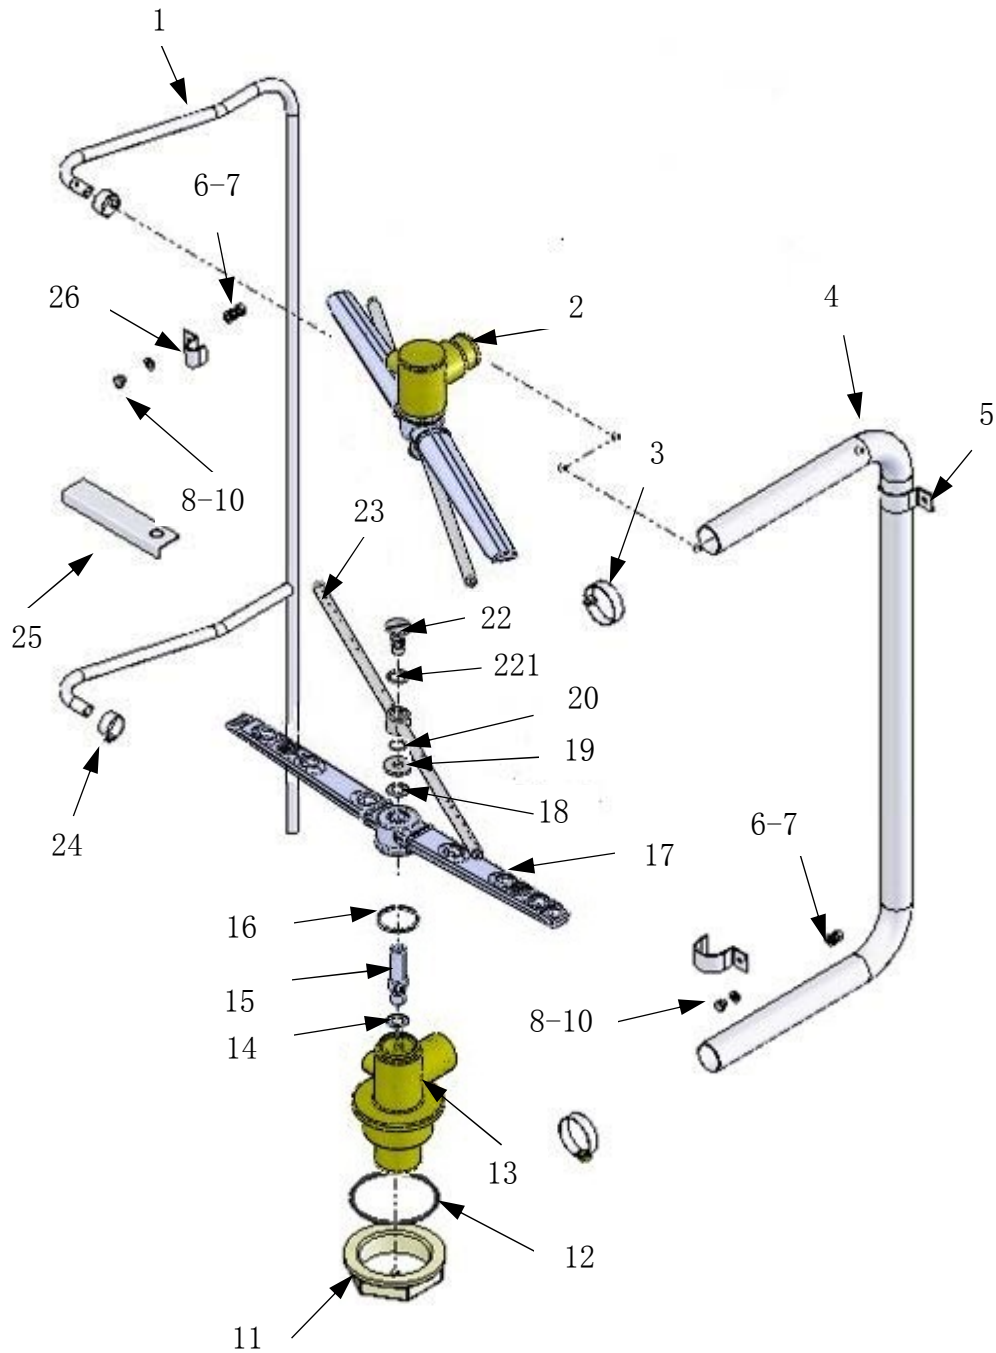

WASH AND RINSE SYSTEM

WASH AND RINSE SYSTEM

	PART NO.	NAME OF PART	AMT.
1	7153009	Rinse Piping Assy	1
2	7153000-2	Upper Manifold/Shaft Assy	1
3	7153074	Clamp- 40mm	2
4	7153060	Wash Pipe	1
5	743263	Clamp- Wash Piping	2
6	SCH-M6-16	Bolt M6x12	3
7	WS-M6	Washer M6	3
8	NS-M6	Nut M6	3
9	WL-M6	Lock Washer M6	3
10	WS-M6	Washer M6	3
11	743449	Nut-Manifold	1
12	7153062	"O" ring 3.55x84.6	1
	7153003-1	Lower Manifold/Shaft Assy(Incl. Item 13,14&15)	1
13	7153004-3	Lower Manifold/Shaft	1
14	7153004-2	Ring-Lower Manifold/Shaft	1
15	7153000-3	Shaft-Manifold	1
16	00-775933-003	Ring-Arm	1
17	01-240050-001	Wash Arm Assy	2
18	00-774072-007	Washer	2
19	7159006-6	Nut-Rinse Arm	2
20	00-774072-002	Washer-Rinse Arm	2
21	00-774072-001	Washer-Rinse Arm	2
22	7159006-1	Shaft-Rinse Arm	2
23	7159006-7	Tube-Rinse Arm	2
	7159006	Rinse Arm Assy(incl. Item 18 to 23)	2
24	7153073	Clamp-28mm	2
25	7153053	Cover Piece-Rinse Piping	1
26	7153090	Clamp- Rinse Piping	1