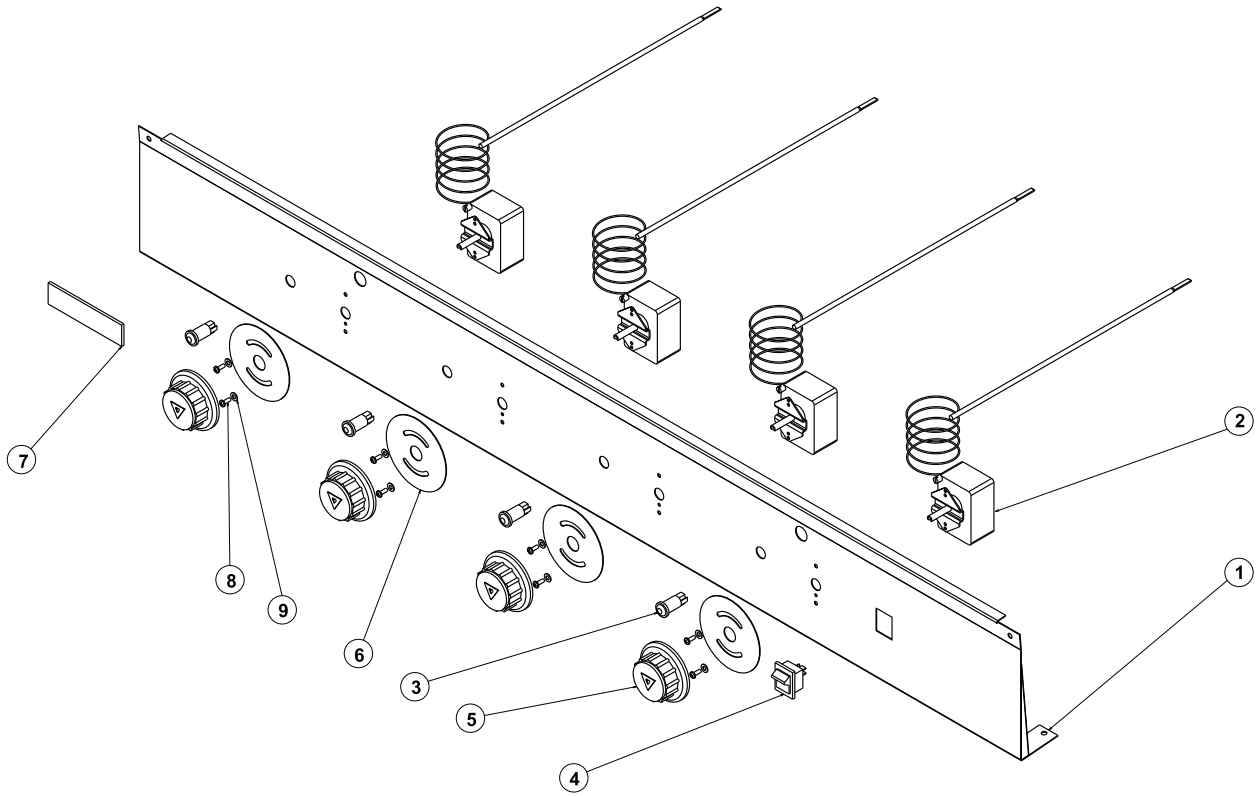

Fig. 2

**900RE SERIES  
CONTROL PANEL SUB-ASSEMBLY**

ILLUS. Fig. 2	PART NO.	NAME OF PART	AMT.				
			24"	36"	48"	60"	72"
1	00-790031-00001	Side Heat Shield, Right .....	1	1	1	1	1
	00-790031-00002	Side Heat Shield, Left .....	1	1	1	1	1
2	00-788850	Deflector Panel 24" .....	1				
	00-788851	Deflector Panel 36" .....		1			
	00-788790	Deflector Panel 48" .....			1		
	00-788852	Deflector Panel 60" .....				1	
	00-788853	Deflector Panel 72" .....					1
3	00-788855	Heatshield 24" .....	1				
	00-788856	Heatshield 36" .....		1			
	00-788791	Heatshield 48" .....			1		
	00-788857	Heatshield 60" .....				1	
	00-788858	Heatshield 72" .....					1
4	00-723532	Legs .....	4	4	4	4	4
5	00-498082-0000A	Grease Can Assembly .....	1	1	1	2	2
6	00-788854	Grease Can Guide .....	1	1	1	2	2
7	00-790019-0000A	Weld Assembly, Grease Chute .....	1	1	1	2	2
8	00-722229	Flex Tubing 1/4X18" .....					
9	00-790035	Flash Tube .....	2	2	2	3	3
10	00-790036	Bracket, Pilot .....	2	2	2	3	3
11	00-713930	Pilot, Robertshaw 35-20 w/Orange Wire .....	2	2	2	3	3
12	00-790033	Heat Shield Middle .....	2	2	3	4	4
13	00-788824	Back Panel 24" .....	1				
	00-788825	Back Panel 36" .....		1			
	00-788801	Back Panel 48" .....			1		
	00-788826	Back Panel 60" .....				1	
	00-788827	Back Panel 72" .....					1
14	00-713813	Connector, 3/8" Supply Cord .....	1	1	1	1	1
15	00-719522	Connector, 3/8" Metal Conduit .....	1	1	1	1	1
16	00-723531	3/8" Conduit, 19" .....	1	1	1	1	1
17	00-719737-00004	Burner - Screw Attached (Old Style) .....	2	3	4	5	6
	00-719737-00005	Burner - Pin, Clip Attached (New Style) .....	2	3	4	5	6
18	00-788891-0000A	Bullnose Weldment Assembly Vulcan 24" .....	1				
	00-788892-0000A	Bullnose Weldment Assembly Vulcan 36" .....		1			
	00-788893-0000A	Bullnose Weldment Assembly Vulcan 48" .....			1		
	00-788894-0000A	Bullnose Weldment Assembly Vulcan 60" .....				1	
	00-788895-0000A	Bullnose Weldment Assembly Vulcan 72" .....					1
19	00-719503	"J" Box, Cover .....	1	1	1	1	1
20	00-719502	"J" Box, #670 Raco Single .....	1	1	1	1	1
21	00-730228	10-24 X 1/2" Phil Truss Taptite, Zinc .....	3	3	3	3	3
22	00-719004	Coupling, 3/4" Black .....	1	1	1	1	1
23	00-719990	Nipple 3/4 X 21 1/2" .....	1	1	1	1	1
24	00-722608	Nut, Nutsert 1/4 X 20. 3/8" Dia. ....	2	3	4	5	6
25	00-788800-000A1	Chassis Weld Assembly 24" .....	1				
	00-788800-000A2	Chassis Weld Assembly 36" .....		1			
	00-788800-000A3	Chassis Weld Assembly 48" .....			1		
	00-788800-000A4	Chassis Weld Assembly 60" .....				1	
	00-788800-000A5	Chassis Weld Assembly 72" .....					1
26	00-790088-000A1	Weld Assembly, Chrome Griddle Plate 24" .....	1				
	00-790088-000A2	Weld Assembly, Chrome Griddle Plate 36" .....		1			
	00-790088-000A3	Weld Assembly, Chrome Griddle Plate 48" .....			1		
	00-790088-000A4	Weld Assembly, Chrome Griddle Plate 60" .....				1	
	00-790088-000A5	Weld Assembly, Chrome Griddle Plate 72" .....					1
27	00-730260	Screw, 10-24 X 3/8" .....	2	2	2	3	3
Items Not Shown							
	00-723526-00001	Wiring Harness .....	1				
	00-723527-00001	Wiring Harness .....		1			
	00-723528-00001	Wiring Harness .....			1		
	00-723529-00001	Wiring Harness .....				1	
	00-723530-00001	Wiring Harness .....					1