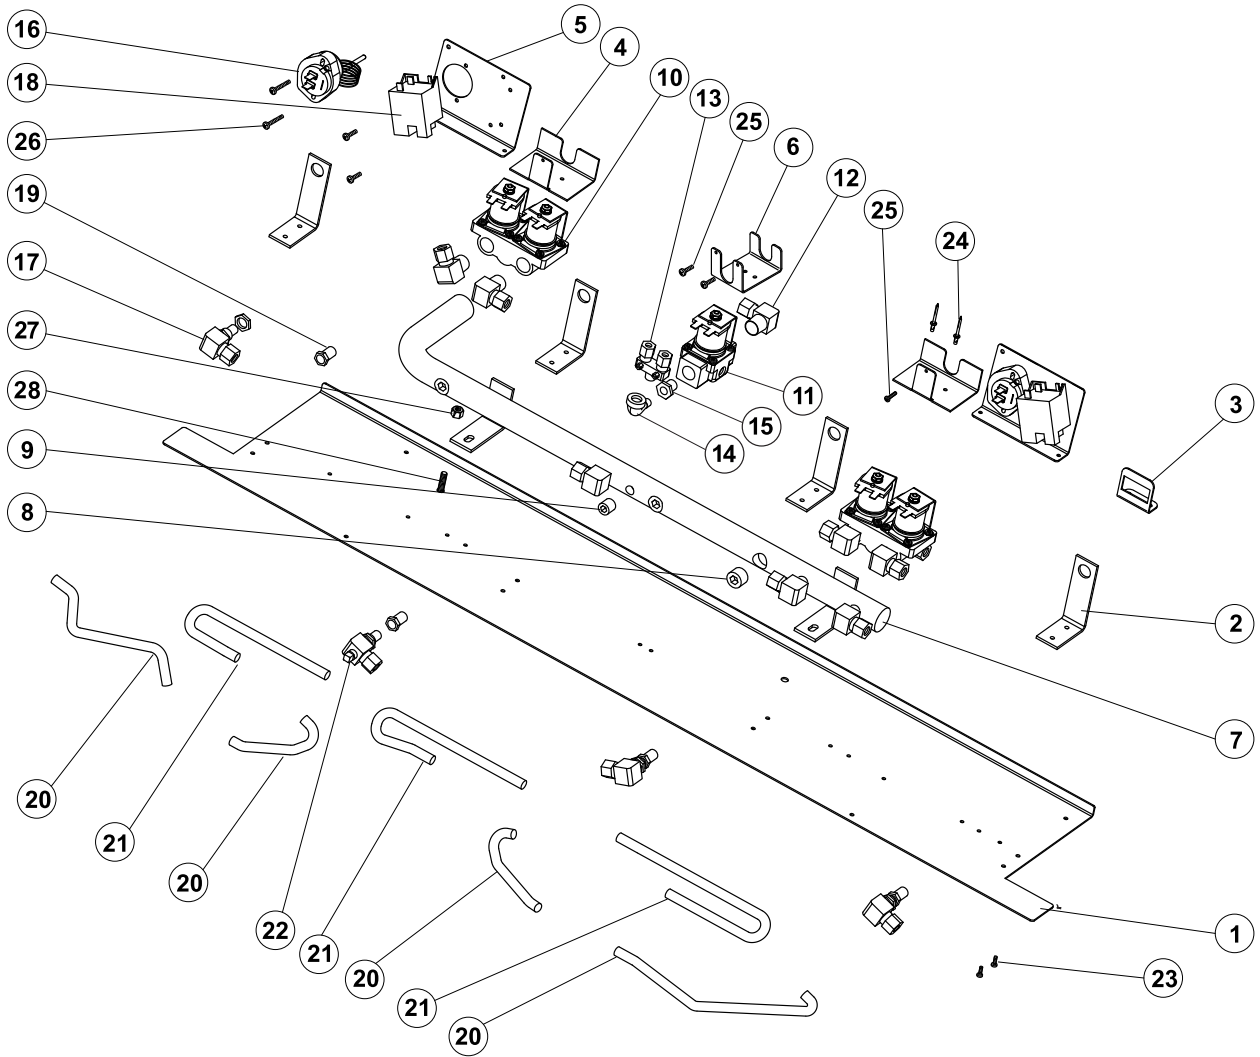

Fig. 1

900RE SERIES
GRIDDLE EXPLODED VIEW

ILLUS. Fig. 1	PART NO.	NAME OF PART	AMT.				
			24"	36"	48"	60"	72"
1	00-788859-0000A	Control Plate 24"	1				
	00-788860-0000A	Control Plate 36"		1			
	00-788788-0000A	Control Plate 48"			1		
	00-788861-0000A	Control Plate 60"				1	
	00-788862-0000A	Control Plate 72"					1
2	00-790025	Bracket, Orifice	2	3	4	5	6
3	00-790034	Bracket, Elec.Connector	1	1	1	1	1
4	00-756302	Holder Dual Solenoid	1	2	2	3	3
5	00-790072	Bracket, Module-Reg Chk	1	2	2	3	3
6	00-790073	Holder, Single Solenoid	1	1		1	
7	00-756947-0000A	Maniifold Pipe W/A 24, 36	1	1			
	00-756292-0000A	Maniifold Pipe W/A 48, 60, 72			1	1	1
8	00-719365	Countersink Plug 3/8 NPT	1	3	3	3	3
9	00-719363	Countersink Plug 1/8 NPT	1	2	2	2	2
10	00-713656	Dual Solenoid	1	2	2	3	3
11	00-770085-00002	Single Solenoid	1		1		1
12	00-719376	Brass Elbow	5	7	10	10	13
13	00-719179	Single Pilot Valve	1	1			
	00-719194	Dual Pilot Valve			1	1	1
14	00-711368	Street Elbow	1	1	1	1	1
15	00-719066	Reducing Bushing	1	1	1	1	1
16	00-714321	Switch, Flame, Single Pole	1	2	2	3	3
17	00-719383	Orifice Fitting	1	2	3	4	5
18	00-720385	Module	1	2	2	3	3
19	00-719951-00041	Orifice Hood, Natural	2	3	4	5	6
	00-719951-00053	Orifice Hood, Propane	2	3	4	5	6
20	00-722425	Flex Tubing 3/8 X 8	1	2	3	4	5
21	00-722221	Flex Tubing 3/8X12	1	3	4	3	2
22	00-719385	Orifice Fitting w/plug	1	1	1	1	1
23	00-730260	Screw 10-24 X 3/8					
24	00-730416	Rivets	10	10	10	10	10
25	00-730226	Phillips Screw 6-32 X 1/2	2	2	4	2	4
26	00-730238	Phillips Screw 8-32 X 5/8	1	4	4	4	4
27	NS-046-52	Nut, Assy 1/4-20					
28	00-723369	Screw, 1/4-20 X 1/2 TRUSS PHIL	2	2	2	2	2
Items Not Shown							
	00-722220	Flex Tubing 3/8X6"	1				
	00-722222	Flex Tubing 3/8X18"				1	
	00-722224	Flex Tubing 3/8X30"					1
	00-426505-00008	Flex Tubing 1/4X8"		2			
	00-722228	Flex Tubing 1/4X12"				2	2
	00-722229	Flex Tubing 1/4X18"		1	2		1
	00-722230	Flex Tubing 1/4X24"				1	
	00-722232	Flex Tubing 1/4X36"	1			1	
	00-722233	Flex Tubing 1/4X48"					1
	00-408279-00025	Nat Gas Regulator					
	00-408279-00021	LP Gas Regulator