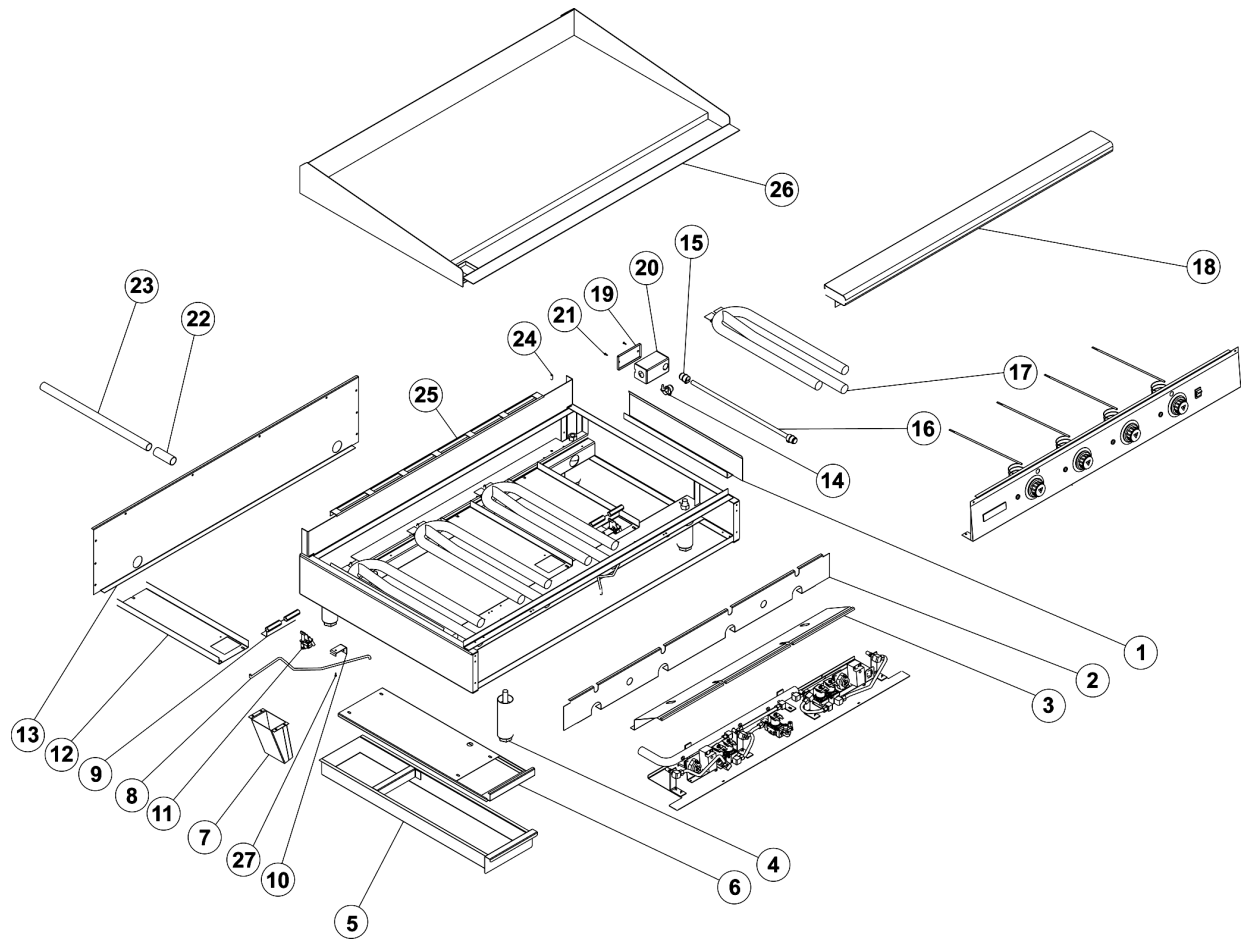

ILLUS. Fig. 1	PART NO.	NAME OF PART	AMT.				
			24"	36"	48"	60"	72"
1	00-788859-0000A	Control Plate 24"	1				
	00-788860-0000A	Control Plate 36"		1			
	00-788788-0000A	Control Plate 48"			1		
	00-788861-0000A	Control Plate 60"				1	
	00-788862-0000A	Control Plate 72"					1
2	00-790025	Bracket, Orifice	2	3	4	5	6
3	00-790034	Bracket, Elec.Connector	1	1	1	1	1
4	00-756302	Holder Dual Solenoid	1	2	2	3	3
5	00-790072	Bracket, Module-Reg Chk	1	2	2	3	3
6	00-790073	Holder, Single Solenoid	1	1		1	
7	00-756947-0000A	Maniifold Pipe W/A 24, 36	1	1			
	00-756292-0000A	Maniifold Pipe W/A 48, 60, 72			1	1	1
8	00-719365	Countersink Plug 3/8 NPT	1	3	3	3	3
9	00-719363	Countersink Plug 1/8 NPT	1	2	2	2	2
10	00-713656	Dual Solenoid	1	2	2	3	3
11	00-770085-00002	Single Solenoid	1		1		1
12	00-719376	Brass Elbow	5	7	10	10	13
13	00-719179	Single Pilot Valve	1	1			
	00-719194	Dual Pilot Valve			1	1	1
14	00-711368	Street Elbow	1	1	1	1	1
15	00-719066	Reducing Bushing	1	1	1	1	1
16	00-714321	Switch, Flame, Single Pole	1	2	2	3	3
17	00-719383	Orifice Fitting	1	2	3	4	5
18	00-720385	Module	1	2	2	3	3
19	00-719951-00041	Orifice Hood, Natural	2	3	4	5	6
	00-719951-00053	Orifice Hood, Propane	2	3	4	5	6
20	00-722425	Flex Tubing 3/8 X 8	1	2	3	4	5
21	00-722221	Flex Tubing 3/8X12	1	3	4	3	2
22	00-719385	Orifice Fitting w/plug	1	1	1	1	1
23	00-730260	Screw 10-24 X 3/8					
24	00-730416	Rivets	10	10	10	10	10
25	00-730226	Phillips Screw 6-32 X 1/2	2	2	4	2	4
26	00-730238	Phillips Screw 8-32 X 5/8	1	4	4	4	4
27	NS-046-52	Nut, Assy 1/4-20					
28	00-723369	Screw, 1/4-20 X 1/2 TRUSS PHIL	2	2	2	2	2
Items Not Shown							
	00-722220	Flex Tubing 3/8X6"	1				
	00-722222	Flex Tubing 3/8X18"				1	
	00-722224	Flex Tubing 3/8X30"					1
	00-426505-00008	Flex Tubing 1/4X8"		2			
	00-722228	Flex Tubing 1/4X12"				2	2
	00-722229	Flex Tubing 1/4X18"		1	2		1
	00-722230	Flex Tubing 1/4X24"				1	
	00-722232	Flex Tubing 1/4X36"	1			1	
	00-722233	Flex Tubing 1/4X48"					1
	00-408279-00025	Nat Gas Regulator					
	00-408279-00021	LP Gas Regulator					